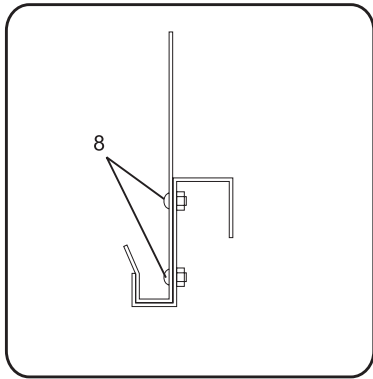

Index

No.	Part No.	Description
1.	53-300375-000	Bracket
2.	11-610700-000	"L" Bracket
3.	11-170007-001	Nylok Nut (1/4-20)
4.	11-001184-000	Screw Hex Head (1/4-20 x 1")
5.	53-861079-000	1st to 2nd Ball Light Cable Assembly
6.	11-010812-001	Hex Washer Head Self Drilling Screw (1/4-20 x 3/4)
7.	11-040097-001	Flat Head C.R. Screw (#10 x 1-1/2")
8.	11-024288-001	Truss Head Screw (1/4-20 x 5/8")
9.	11-675582-000	Lamp

Framework Masking Unit Add-On Kit