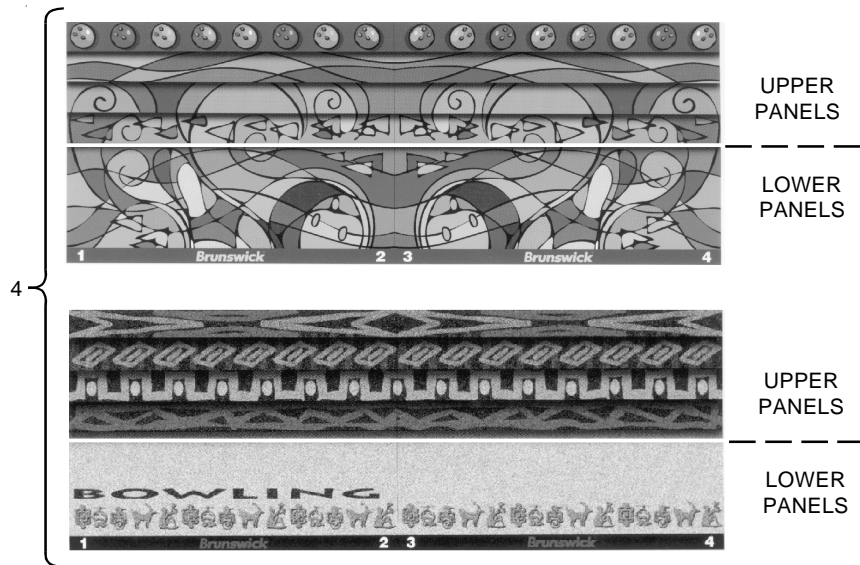

KALEIDOSCOPE/SANDSTONE GRAPHICS