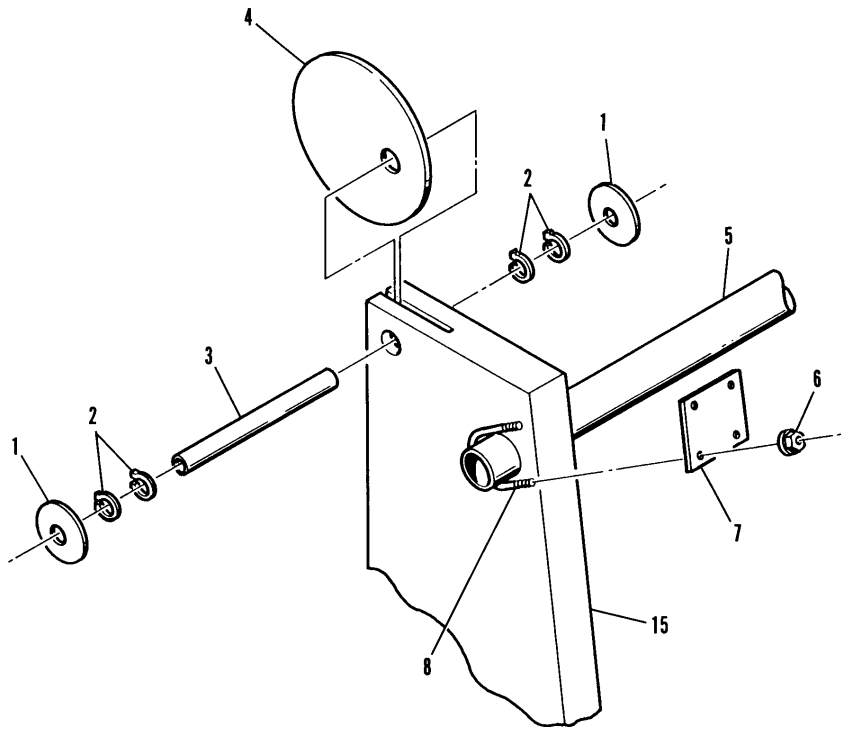

Index No.	Part No.	Description
1.	11-191024-001	Plain Washer (3/16)
2.	11-534521-000	Retaining Ring
3.	N.A.	Pivot Pin
4.	53-200919-000	Graphic Panel Retainer
5.	53-200898-005	Pipe
6.	11-176001-001	Hex Nut w/Lockwasher Assembly (5/16)
7.	53-200907-000	Support Brace Plate
8.	53-200908-000	Support Brace "U" Bolt
9.	11-001355-001	Hex Hd. Bolt (3/8-16 x 2-3/4")
10.	11-195016-001	Spring Lockwasher (3/8)
11.	11-190514-001	Plain Washer (13/32)
12.	11-125011-001	Hex Nut (3/8)
13.	11-001353-001	Hex Hd. Bolt (3/8-16 x 2-1/4")
14.	53-201004-000	Support Angle
15.	53-201005-000	Masking Unit Support
16.	11-190014-001	Flat Washer
17.	11-125204-001	Hex Jam Nut (3/8-16)
18.	53-200922-000	White Filler Strip

**B-2000 Action Set
Masking Unit Support Assembly**

**B-2000 Action Set
Masking Unit Support Assembly**