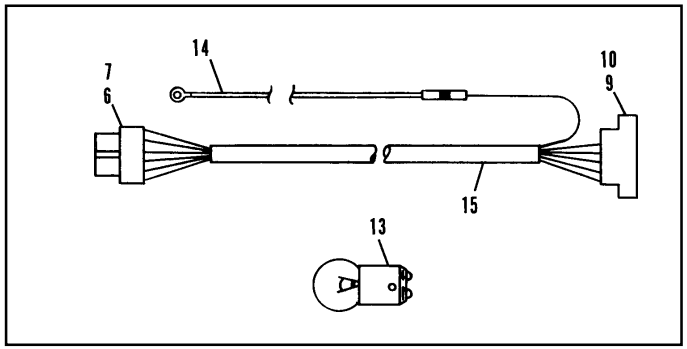

ADAPTOR KIT FOR AMF 82-70-SS PINSPOTTER