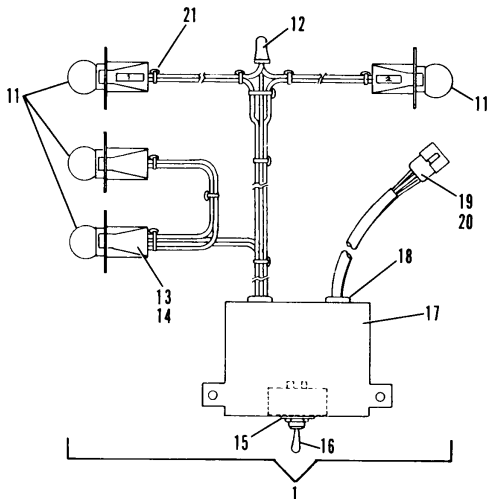

Index No.	Part No.	Description
1.	N.A.	Strike and Ball Lights Harness Assembly
2.	53-200905-002	R.H. Light Housing
3.	53-200905-003	L.H. Light Housing
4.	11-082062-001	Self Tapping C.R. Rd. Hd. Screw (#8 x 1/2")
5.	53-860586-000	Strike Harness Assembly (includes 2 each)
6.	11-680204-000	Receptacle (9 Contacts)
7.	11-680301-000	Terminal
8.	N.A.	Cable Clamp
9.	11-623002-000	90° Angle Plug
10.	11-612253-000	Receptacle
11.	11-675521-002	Lamp - #1692
	11-675582-000	Lamp - #624
	11-675523-000	Lamp #68 (for AMF Units Only)
12.	11-609502-000	Wire Connector
13.	N.A.	Socket Only
14.	11-612201-000	Button Contact
15.	11-616601-000	Indicating Plate
16.	11-615501-000	Toggle Switch
17.	N.A.	Switch Box Assembly
18.	N.A.	Strain Relief Bushing
19.	11-680104-000	Connector Plug (9 Contacts)
20.	11-680302-000	Terminal
21.	11-603108-000	Cable Tie

N.A. = No Longer Available

Action Set Masking Unit