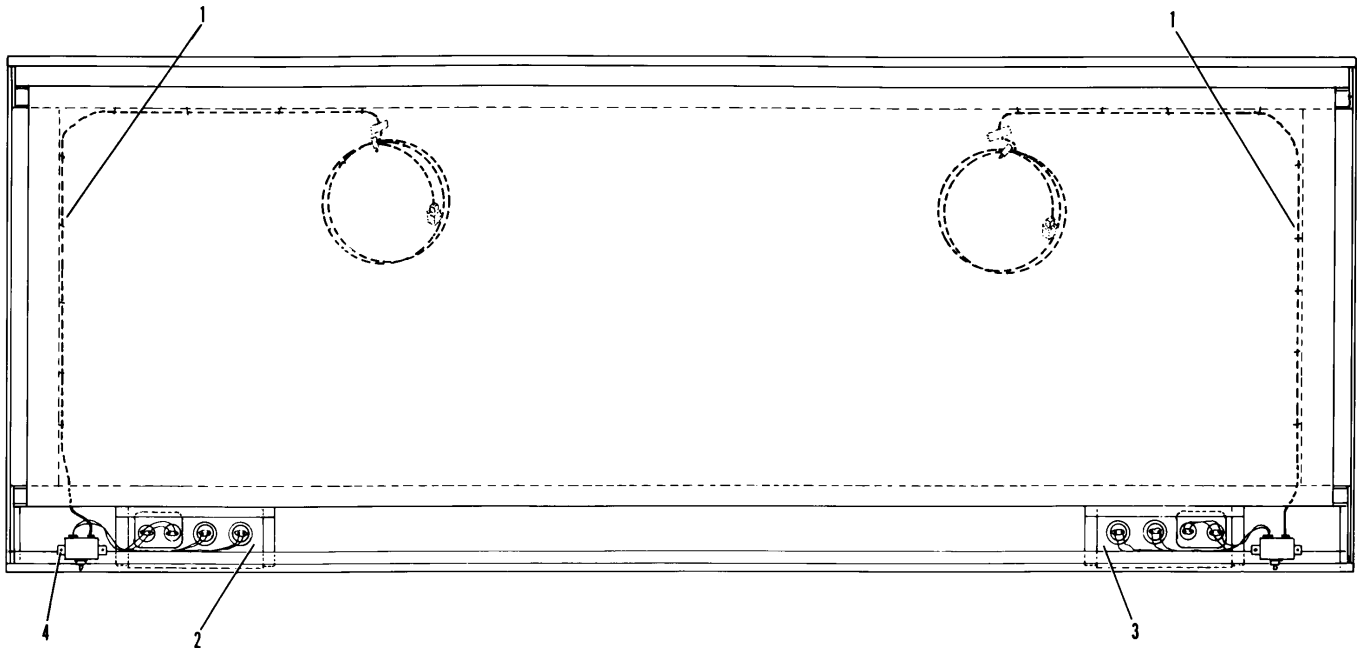

Index No.	Part No.	Description
1.	N.A.	Strike and Ball Lights Harness Assembly
2.	53-200905-002	R.H. Light Housing
3.	53-200905-003	L.H. Light Housing
4.	11-082062-001	Self Tapping C.R. Rd. Hd. Screw (#8 x 1/2")
5.	53-860586-000	Strike Harness Assembly (includes 2 each)
6.	11-680204-000	Receptacle (9 Contacts)
7.	11-680301-000	Terminal
8.	N.A.	Cable Clamp
9.	11-623002-000	90° Angle Plug
10.	11-612253-000	Receptacle
11.	11-675521-002	Lamp - #1692
	11-675582-000	Lamp - #624
	11-675523-000	Lamp #68 (for AMF Units Only)
12.	11-609502-000	Wire Connector
13.	N.A.	Socket Only
14.	11-612201-000	Button Contact
15.	11-616601-000	Indicating Plate
16.	11-615501-000	Toggle Switch
17.	N.A.	Switch Box Assembly
18.	N.A.	Strain Relief Bushing
19.	11-680104-000	Connector Plug (9 Contacts)
20.	11-680302-000	Terminal
21.	11-603108-000	Cable Tie

N.A. = No Longer Available

Action Set Masking Unit