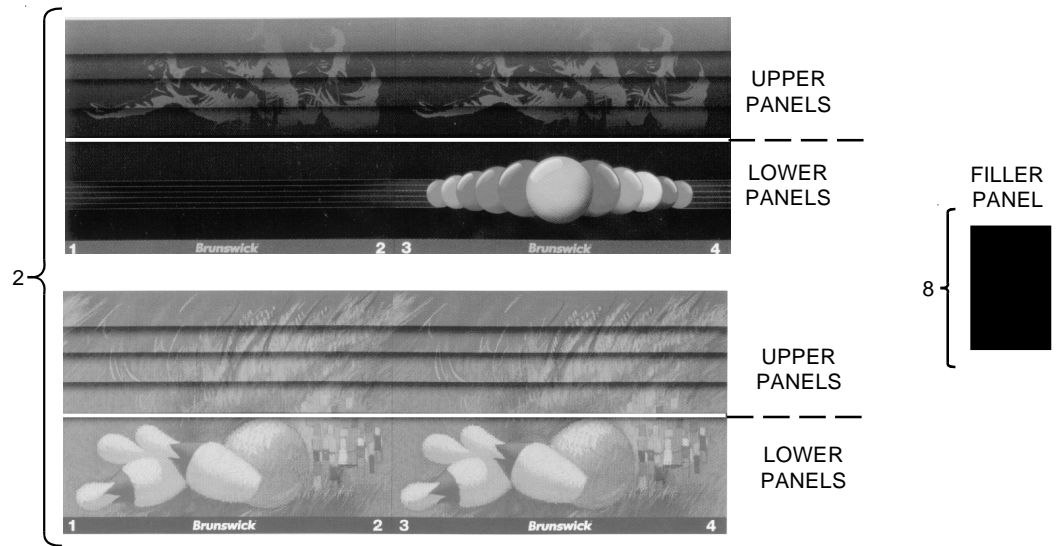

Note: Upper Panels - 4 Panels required per lane pair
Lower Panels - 1 Panel required per lane pair

Frameworkx Masking Unit Graphics

SOCK'N BOWL GRAPHICS

MODERN BOWLING/STRIKE GRAPHICS

WHITE BOWLER IMPRESSIONS/TOURNAMENT BOWLER GRAPHICS