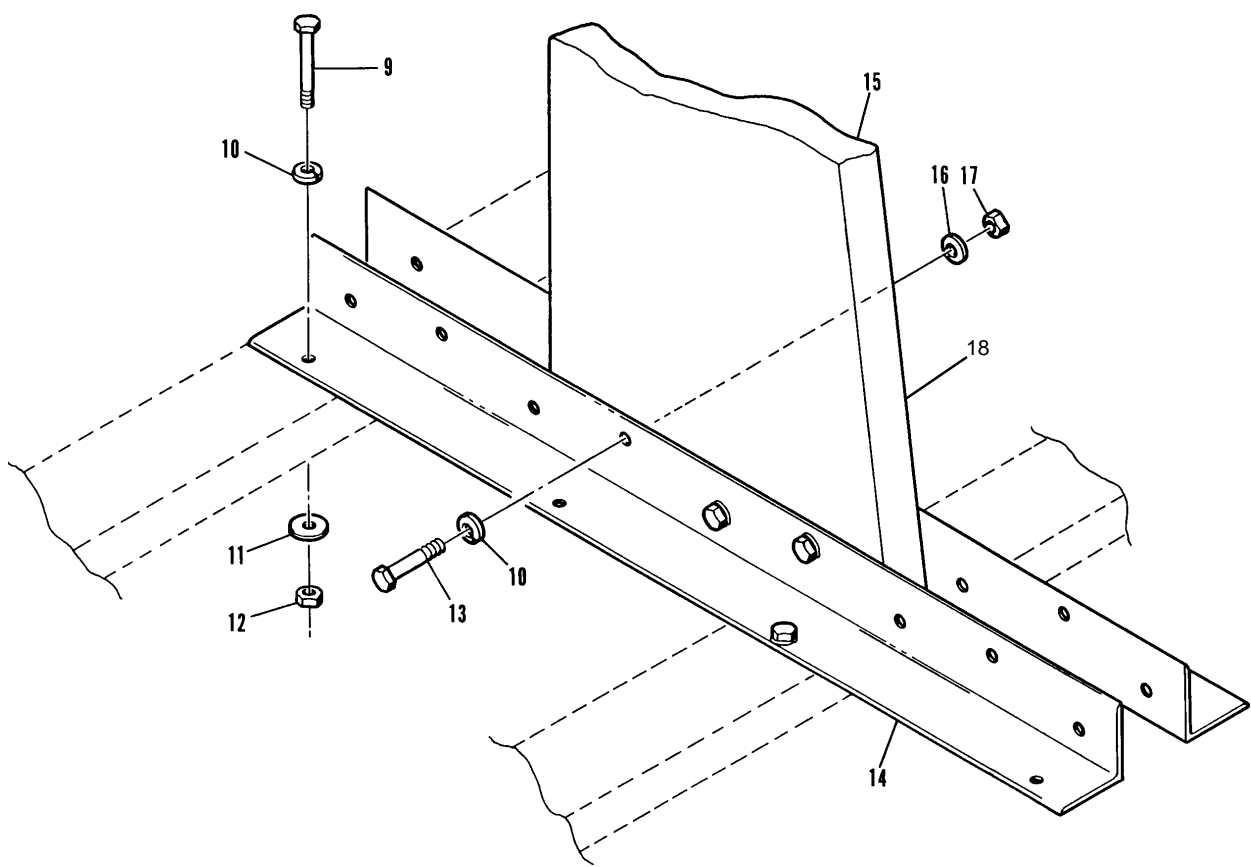

Index No.	Part No.	Description
1.	11-191024-001	Plain Washer (3/16)
2.	11-534521-000	Retaining Ring
3.	N.A.	Pivot Pin
4.	53-200919-000	Graphic Panel Retainer
5.	53-200898-005	Pipe
6.	11-176001-001	Hex Nut w/Lockwasher Assembly (5/16)
7.	53-200907-000	Support Brace Plate
8.	53-200908-000	Support Brace "U" Bolt
9.	11-001355-001	Hex Hd. Bolt (3/8-16 x 2-3/4")
10.	11-195016-001	Spring Lockwasher (3/8)
11.	11-190514-001	Plain Washer (13/32)
12.	11-125011-001	Hex Nut (3/8)
13.	11-001353-001	Hex Hd. Bolt (3/8-16 x 2-1/4")
14.	53-201004-000	Support Angle
15.	53-201005-000	Masking Unit Support
16.	11-190014-001	Flat Washer
17.	11-125204-001	Hex Jam Nut (3/8-16)
18.	53-200922-000	White Filler Strip

**B-2000 Action Set
Masking Unit Support Assembly**

**B-2000 Action Set
Masking Unit Support Assembly**