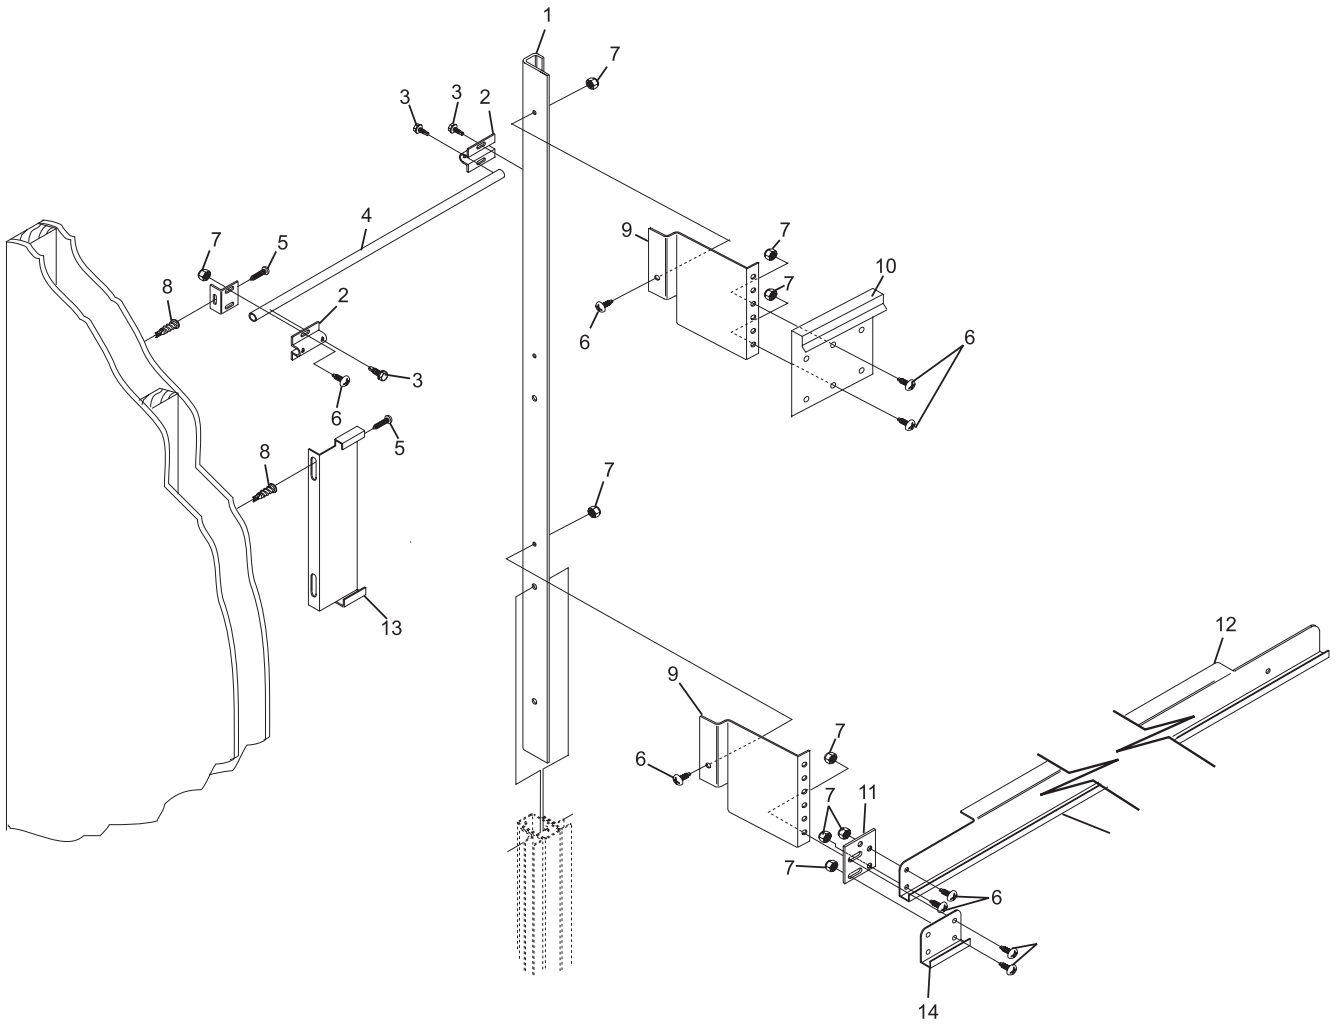

Index

No.	Part No.	Description
1.	53-300328-000	Upper Vertical Support
2.	N.A.	Clamp (order index number 15)
3.	11-010812-001	Hex Washer Head Self Drilling Screw (1/4-20 x 3/4")
4.	N.A.	Cross Tube Support (order index number 15)
5.	11-082864-001	Screw
6.	11-024288-001	Truss Head C.R. Screw (1/4-20 x 5/8")
7.	11-170007-001	Nut
8.	11-112060-000	EZ -Anchor
9.	53-300330-000	Upper Standoff
10.	53-300329-000	Upper Graphic Holder
11.	53-300338-000	Channel Adapter
12.	53-300340-000	(2 lane)
	53-300348-000	(1 lane)
13.	N.A.	End Graphic Holder, left-hand (order index number 15)
	N.A.	End Graphic Holder, right-hand (order index number 15)
14.	N.A.	End Graphic Channel (order index number 15)
15.	*53-861084-000	10' End Support Kit

* Not Illustrated

Frameworx Masking Unit