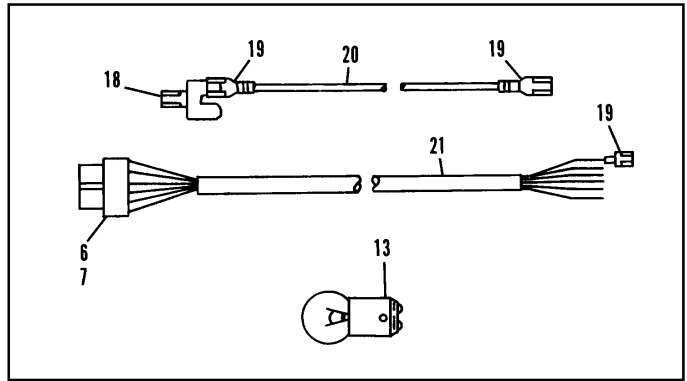

N.A. = No Longer Available

* Available as a private label. Call 1-800-YES-BOWL for Details.

B-2000 Action Set Masking Units

ADAPTOR KIT FOR AMF 82-70 PINSPOTTER

ADAPTOR KIT FOR AMF 82-70-SS PINSPOTTER

ADAPTOR KIT FOR AMF 82-30 PINSPOTTER