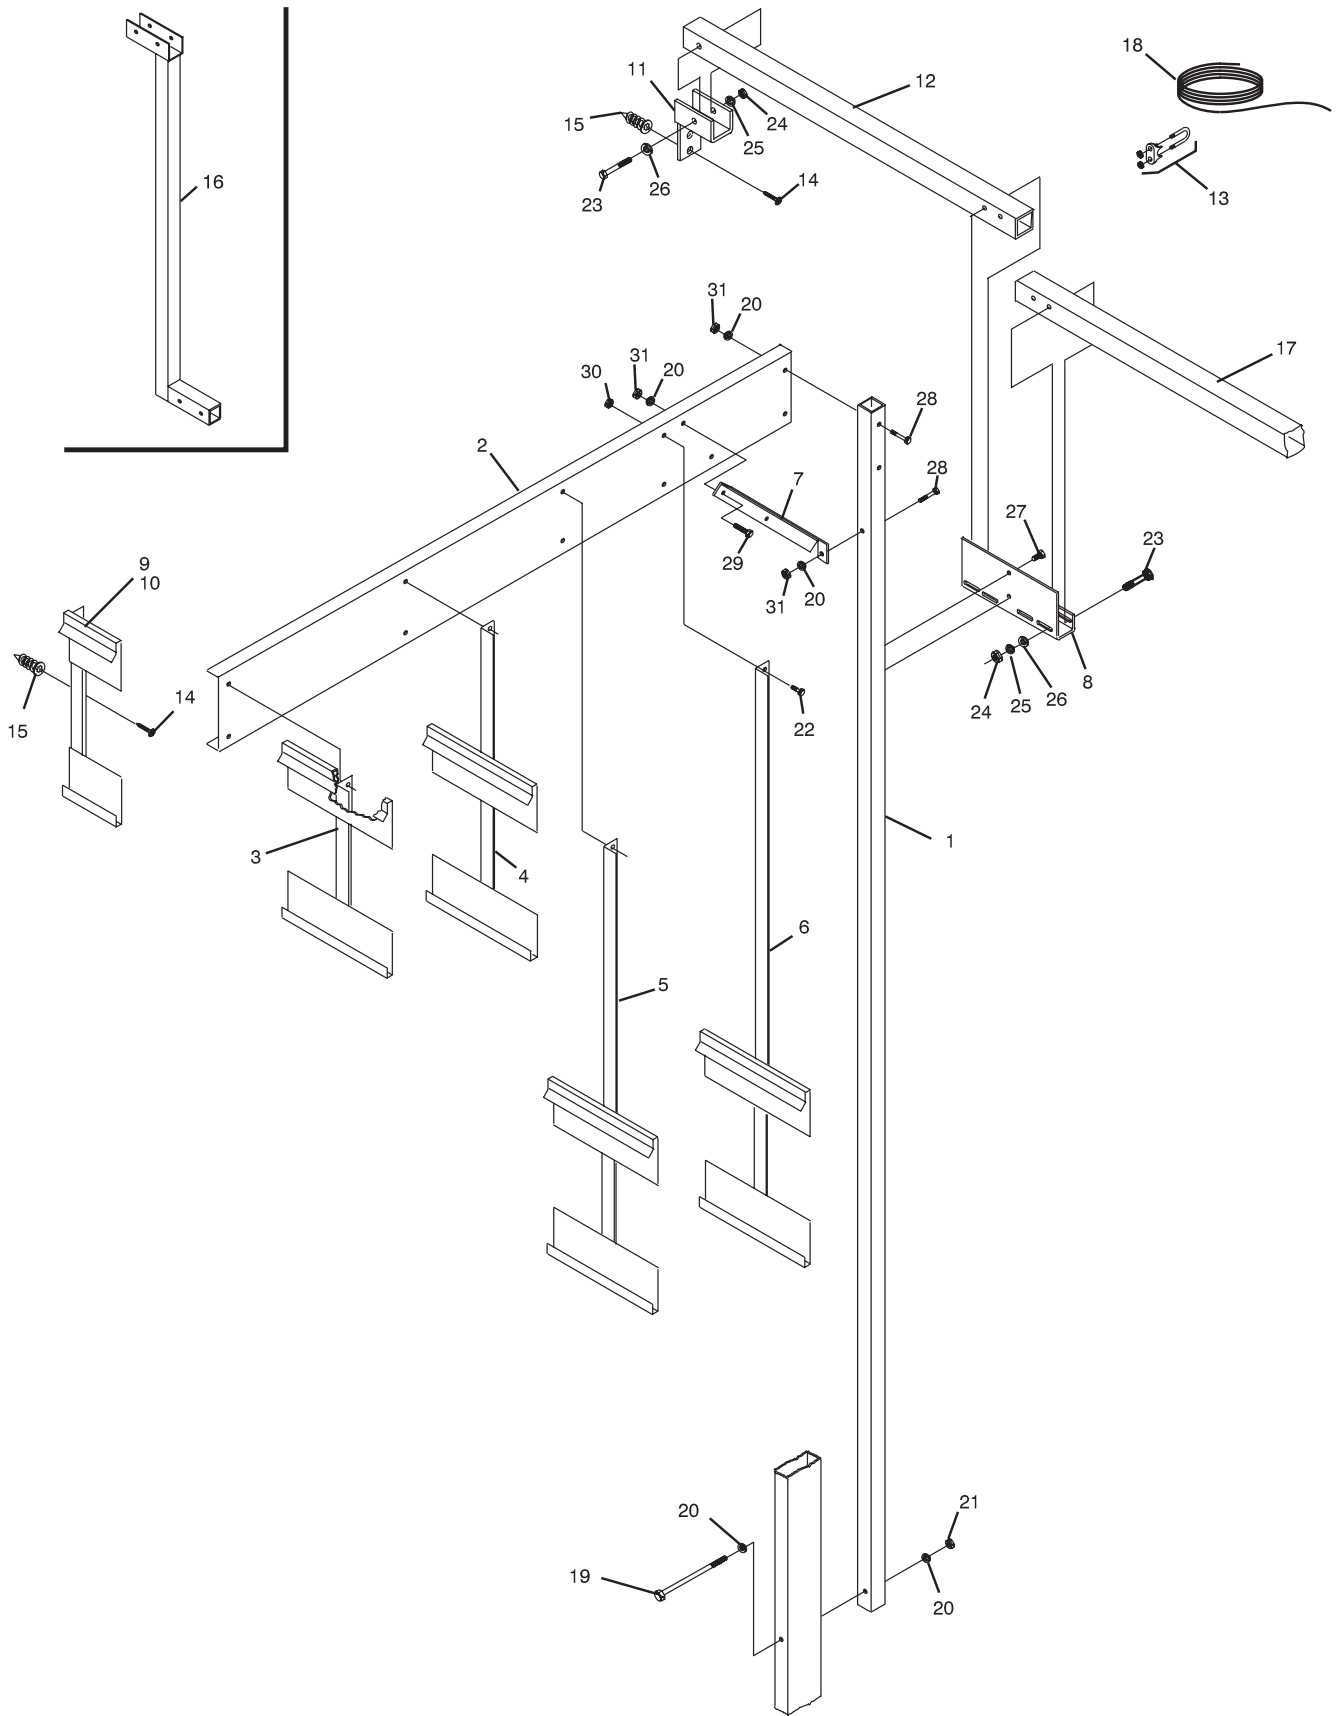

Index

No.	Part No.	Description
1.	53-300115-000	Extension
2.	53-300023-000	Horizontal Extension
3.	*53-300025-000	Upper Graphic Arm #1
4.	*53-300025-001	Upper Graphic Arm #2
5.	*53-300025-002	Upper Graphic Arm #3
6.	*53-300025-003	Upper Graphic Arm #4
7.	53-300030-000	Corner Brace Upper Graphics
8.	53-300093-000	Cross Brace Support
9.	**53-300096-000	Upper Graphic Side Wall Assembly - Left Hand
10.	**53-300097-000	Upper Graphic Side Wall Assembly - Right Hand
11.	53-300099-000	Cross Brace End Support
12.	53-300104-000	Cross Brace Horizontal Extension
13.	11-604200-000	Wire Rope Clip Assembly (1/8")
14.	11-082564-001	C.R. Pan Hd. Tapping Screw (#10 x1")
15.	11-112060-000	E-Z Anchor
16.	53-300108-000	Vertical Extension Cross Brace
17.	53-300078-000	Cross Brace
18.	N.A.	Cable 30'
19.	11-001397-001	Hex Hd. Cap Screw (3/8-16 x5")
20.	11-191014-001	Flat Washer (3/8)
21.	11-170110-001	Thin Lock Nut (3/8-16)
22.	11-001178-001	Hex. Hd. Cap Screw (1/4-20 x 1/2")
23.	11-001193-001	Hex. Hd. Cap Screw (1/4-20 x 2-1/4")
24.	11-125007-001	Hex. Nut (1/4-20)
25.	11-195014-001	Lock Washer (1/4)
26.	11-191011-001	Flat Washer (1/4)
27.	11-010907-001	Self Tapping HSMS (#14 x 3/4")
28.	11-001353-001	Hex. Hd. Cap Screw (3/8-16 x 2-1/4")
29.	11-001342-001	Hex. Hd. Cap Screw (3/8-16 x 3/4")
30.	11-170007-001	Lock Nut (1/4-20)
31.	11-170011-001	Lock Nut (3/8-16)

* Package Number 53-860875-000 contains 1 each of items 3, 4, 5, and 6.

** Package Number 53-860877-000 contains 1 each of items 9 and 10.

Frameworkx Upper Masking Unit

Frameworkx Upper Masking Unit