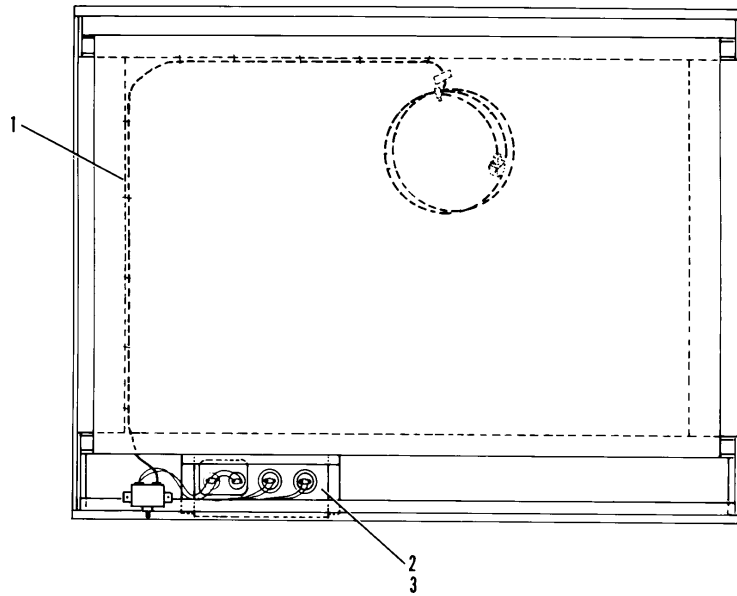

Index No.	Part No.	Description
1.	N.A.	Strike and Ball Lights Harness Assembly
2.	53-200905-002	R.H. Light Housing
3.	53-200905-003	L.H. Light Housing
4.	11-082062-001	Self Tapping C.R. Rd. Hd. Screw (#8 x 1/2")
5.	53-860586-000	Strike Harness Assembly (includes 2 each)
6.	11-680204-000	Receptacle (9 Contacts)
7.	11-680301-000	Terminal
8.	N.A.	Cable Clamp
9.	11-623002-000	90° Angle Plug
10.	11-612253-000	Receptacle
11.	11-675521-002	Lamp - #1692
	11-675582-000	Lamp - #624
	11-675523-000	Lamp #68 (for AMF Units Only)
12.	11-609502-000	Wire Connector
13.	N.A.	Socket Only
14.	11-612201-000	Button Contact
15.	11-616601-000	Indicating Plate
16.	11-615501-000	Toggle Switch
17.	N.A.	Switch Box Assembly
18.	N.A.	Strain Relief Bushing
19.	11-680104-000	Connector Plug (9 Contacts)
20.	11-680302-000	Terminal
21.	11-603108-000	Cable Tie

N.A. = No Longer Available

Action Set Masking Unit