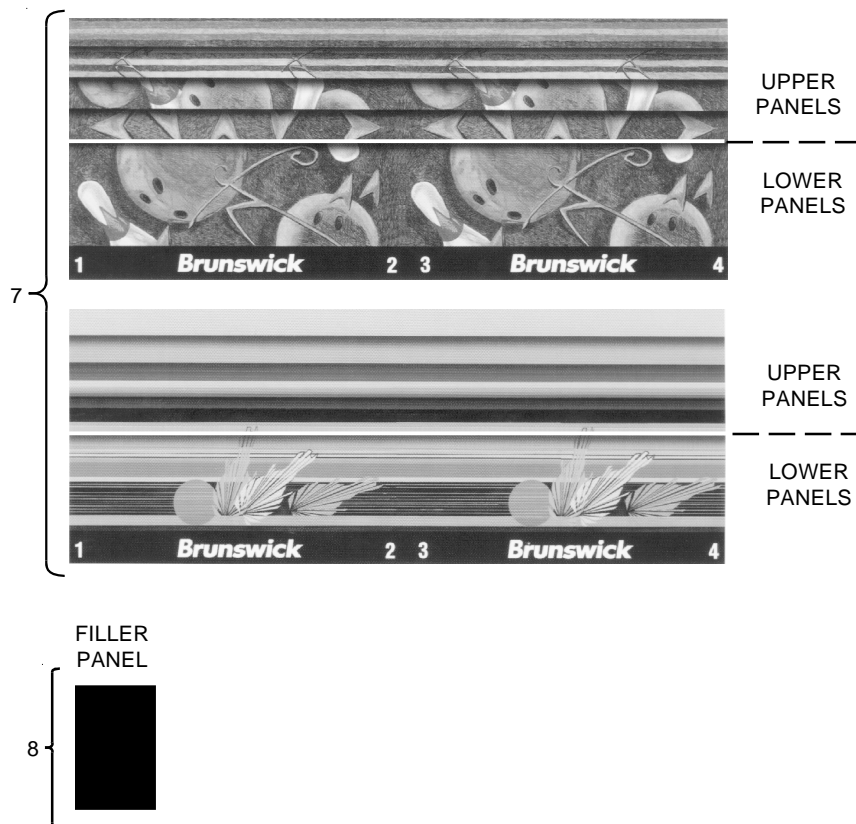

Note: Upper Panels - 4 Panels required per lane pair
Lower Panels - 1 Panel required per lane pair

Frameworkx Masking Unit Graphics

SOCK'N BOWL GRAPHICS

MODERN BOWLING/STRIKE GRAPHICS

WHITE BOWLER IMPRESSIONS/TOURNAMENT BOWLER GRAPHICS

Frameworkx Masking Unit Graphics

KALEIDOSCOPE/SANDSTONE GRAPHICS

BOWLING STRIKES/BOWLING BASICS GRAPHICS

Frameworkx Masking Unit Graphics

STARS AND STRIKES/BOWLING FANS GRAPHICS

ABSTRACT BOWLERS/PIN ACTION GRAPHICS