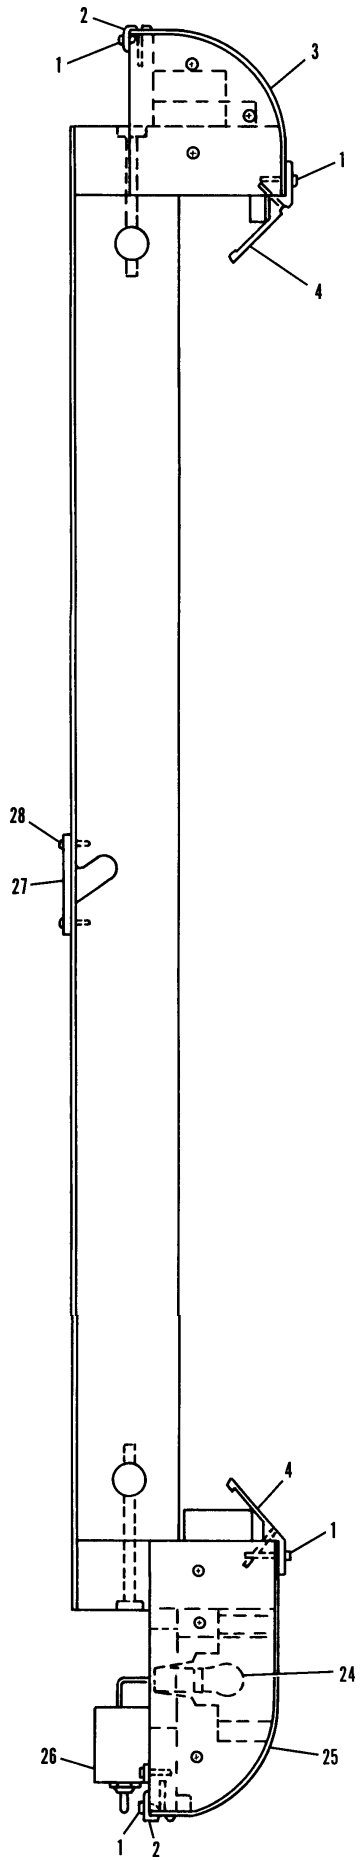

ADAPTOR KIT FOR AMF 82-70 PINSPOTTER