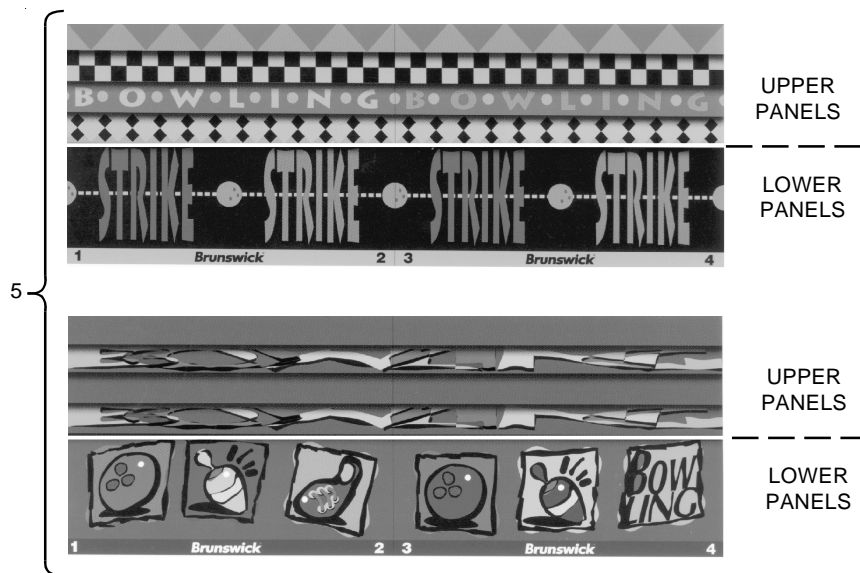

BOWLING STRIKES/BOWLING BASICS GRAPHICS

Frameworkx Masking Unit Graphics