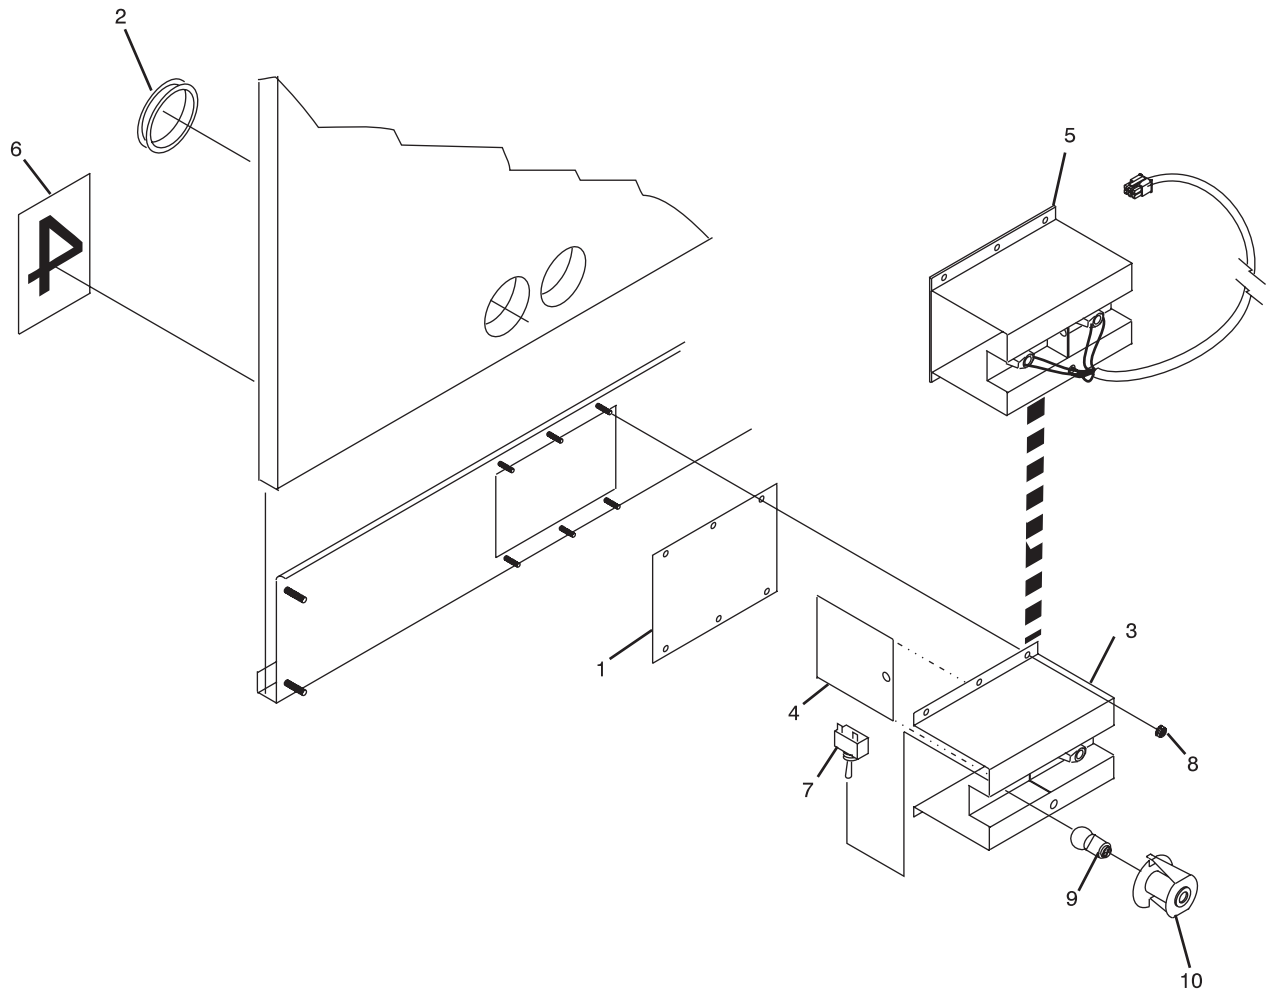

Index		
No.	Part No.	Description
1.	53-300362-000	Lens
2.	53-300072-000	Grommet
3.	53-300091-000	Lamp Housing
4.	53-300092-000	Baffle
5.	53-300100-000	Ball Light Assembly (Index nos. 3,4,7,9 & 10)

LANE NUMERALS

6.	53-300103-000	Lane Numerals (0-9)
	53-300113-001	#1
	53-300113-002	#2
	53-300113-003	#3
	53-300113-004	#4
	53-300113-005	#5
	53-300113-006	#6 or #9
	53-300113-007	#7
	53-300113-008	#8
	53-300113-010	#0
7.	11-615501-000	Toggle Switch
8.	11-176000-001	Nut
9.	11-675582-000	Lamp #624
10.	10-703501-000	Lamp Socket Assembly

Frameworkx Ball Light Assembly

Frameworx Ball Light Assembly