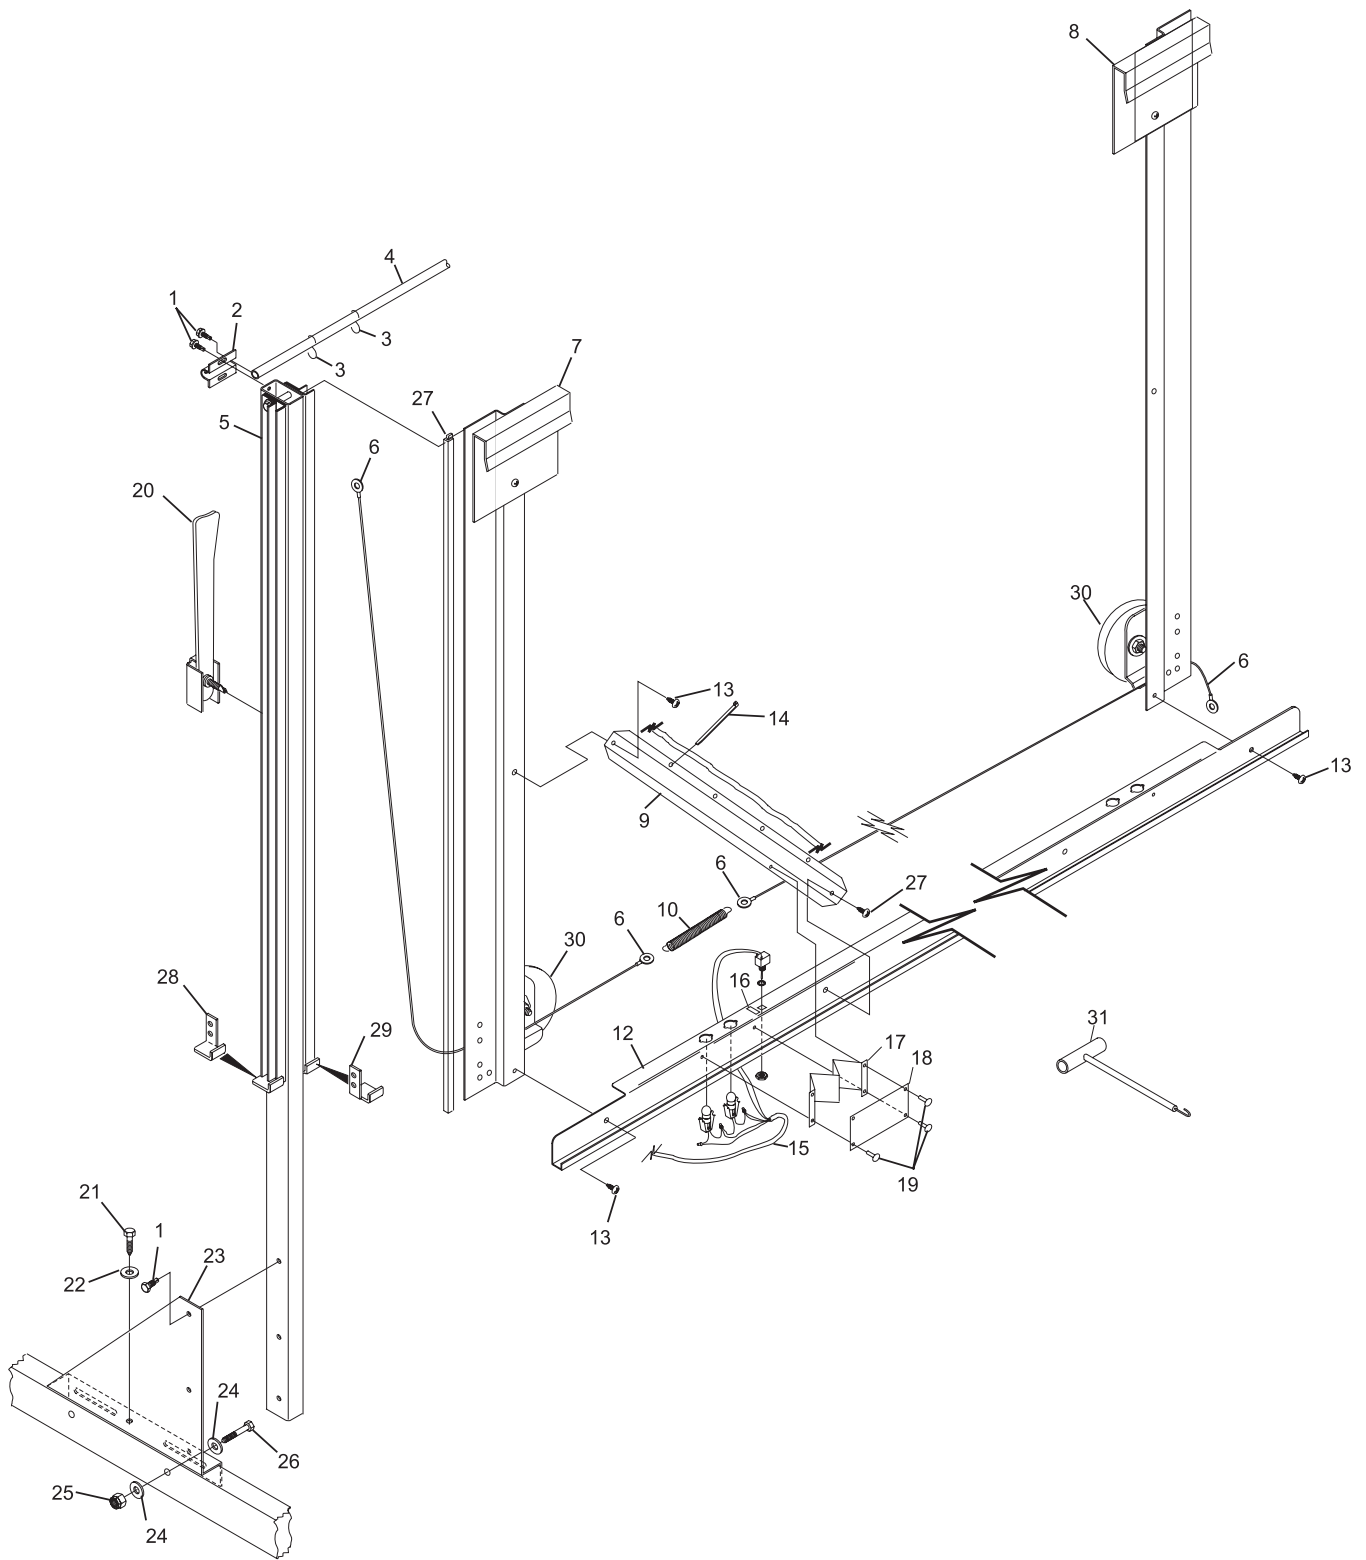

Index

No.	Part No.	Description
1.	11-010812-001	Hex Washer Head Self Drilling Screw (1/4-20 x 3/4")
2.	53-300337-000	Clamp
3.	11-045310-000	"S" Hook
4.	53-300335-002	Cross Lane Tube (2 lane)
	53-300334-001	Cross Lane Tube (1 lane)
5.	53-300368-000	Lower Vertical Support Assembly
6.	*53-861094-000	Replacement Kit - Pulley Cables and Spring (2 lane)
	*53-861095-000	Replacement Kit - Pulley Cables and Spring (1 lane)
7.	53-300370-000	Z-Bar Assembly - left-hand
8.	53-300369-000	Z-Bar Asssembly - right-hand
9.	53-300347-000	Brace
10.	*53-861096-000	Spring (package of 10)
11.	11-112131-000	Spring Puller Tool
12.	53-300346-000	Lower Graphic Support (1 lane)
	53-300327-000	Lower Graphic Support (2 lane)
13.	11-006180-001	Button Head C.R. Screw (1/4-20 x 5/8")
14.	11-603108-000	Cable Tie
15.	53-861079-000	First to Second Ball Light Cable Assembly
16.	53-300372-000	ON/OFF Label
17.	53-300347-000	Baffle
18.	53-300362-000	Lens
19.	53-300363-000	Tree Fasteners
20.	53-300373-000	Latch Assembly
21.	11-070545-001	Lag Screw (5/16 x 2")
22.	11-191012-001	Washer
23.	53-300332-000	Gusset
24.	11-190552-001	Washer
25.	11-170009-001	Nut
26.	11-001273-000	Screw
27.	53-300356-000	Edge Guard (part of # 7/8 Z-Bar)
28.	53-300342-000	Bottom Stop (right-hand)
29.	53-300341-000	Bottom Stop (left-hand)
30.	53-861097-000	Cord Reel

* Must order item 31 spring puller to install springs

Frameworx Masking Unit