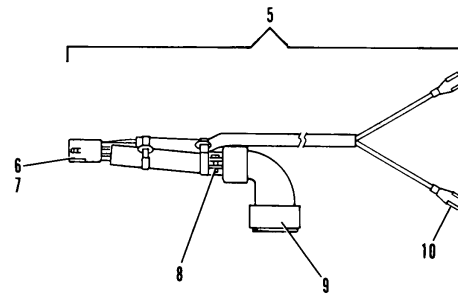

Index No.	Part No.	Description
1.	N.A.	Strike and Ball Lights Harness Assembly
2.	53-200905-002	R.H. Light Housing
3.	53-200905-003	L.H. Light Housing
4.	11-082062-001	Self Tapping C.R. Rd. Hd. Screw (#8 x 1/2")
5.	53-860586-000	Strike Harness Assembly (includes 2 each)
6.	11-680204-000	Receptacle (9 Contacts)
7.	11-680301-000	Terminal
8.	N.A.	Cable Clamp
9.	11-623002-000	90° Angle Plug
10.	11-612253-000	Receptacle
11.	11-675521-002	Lamp - #1692
	11-675582-000	Lamp - #624
	11-675523-000	Lamp #68 (for AMF Units Only)
12.	11-609502-000	Wire Connector
13.	N.A.	Socket Only
14.	11-612201-000	Button Contact
15.	11-616601-000	Indicating Plate
16.	11-615501-000	Toggle Switch
17.	N.A.	Switch Box Assembly
18.	N.A.	Strain Relief Bushing
19.	11-680104-000	Connector Plug (9 Contacts)
20.	11-680302-000	Terminal
21.	11-603108-000	Cable Tie

N.A. = No Longer Available

Action Set Masking Unit