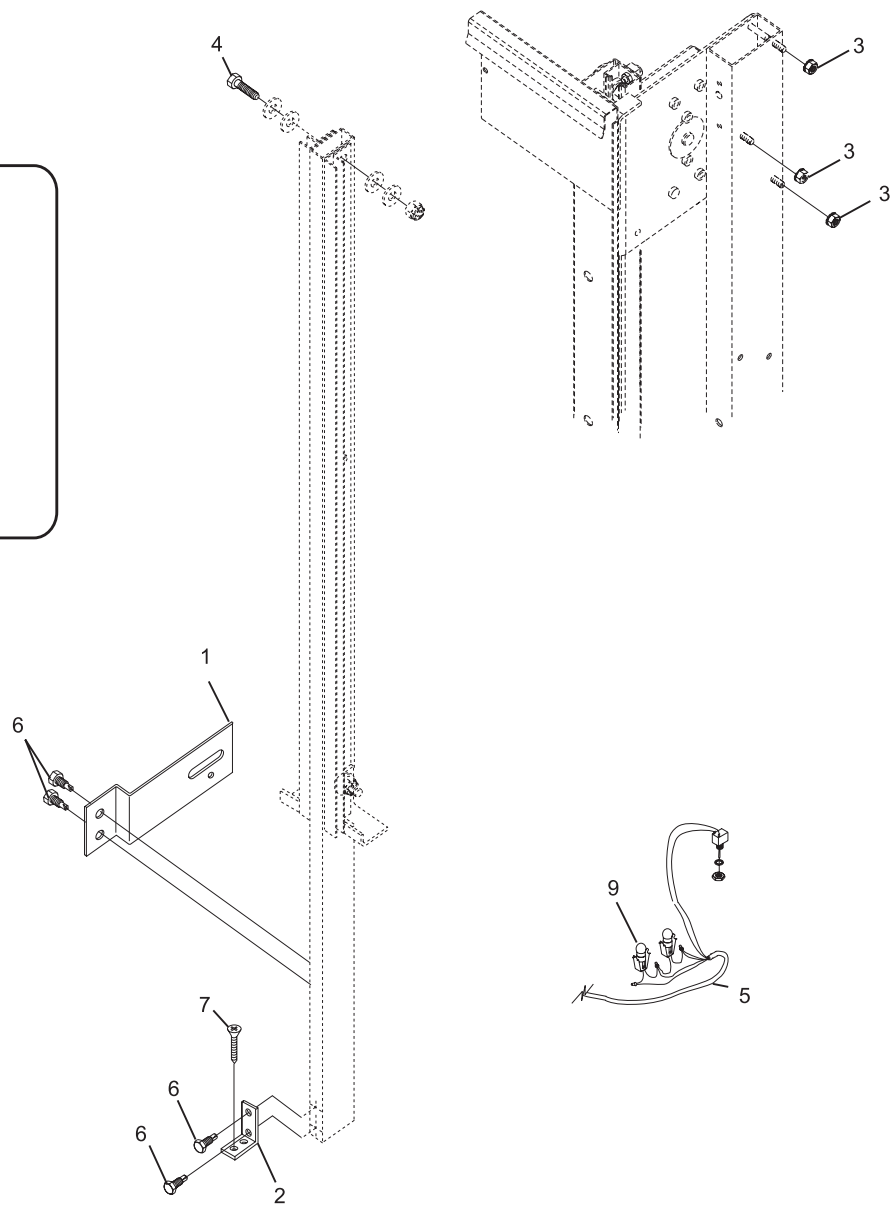

Index

No.	Part No.	Description
1.	53-300375-000	Bracket
2.	11-610700-000	"L" Bracket
3.	11-170007-001	Nylok Nut (1/4-20)
4.	11-001184-000	Screw Hex Head (1/4-20 x 1")
5.	53-861079-000	1st to 2nd Ball Light Cable Assembly
6.	11-010812-001	Hex Washer Head Self Drilling Screw (1/4-20 x 3/4)
7.	11-040097-001	Flat Head C.R. Screw (#10 x 1-1/2")
8.	11-024288-001	Truss Head Screw (1/4-20 x 5/8")
9.	11-675582-000	Lamp

Framework Masking Unit Add-On Kit