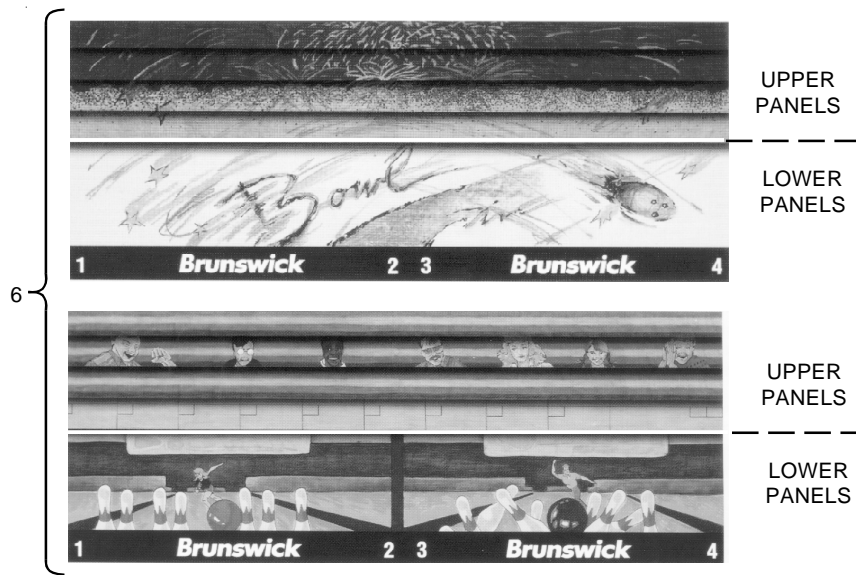

Note: Upper Panels - 4 Panels required per lane pair
Lower Panels - 1 Panel required per lane pair

Frameworkx Masking Unit Graphics

SOCK'N BOWL GRAPHICS

MODERN BOWLING/STRIKE GRAPHICS

WHITE BOWLER IMPRESSIONS/TOURNAMENT BOWLER GRAPHICS

Frameworkx Masking Unit Graphics

KALEIDOSCOPE/SANDSTONE GRAPHICS

BOWLING STRIKES/BOWLING BASICS GRAPHICS

Frameworkx Masking Unit Graphics

STARS AND STRIKES/BOWLING FANS GRAPHICS

ABSTRACT BOWLERS/PIN ACTION GRAPHICS