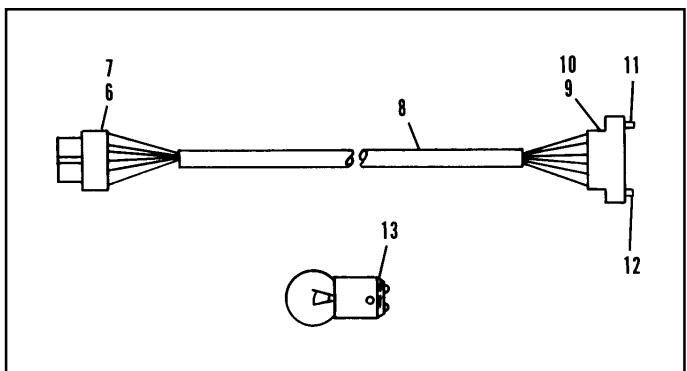

ADAPTOR KIT FOR AMF 82-70 PINSPOTTER