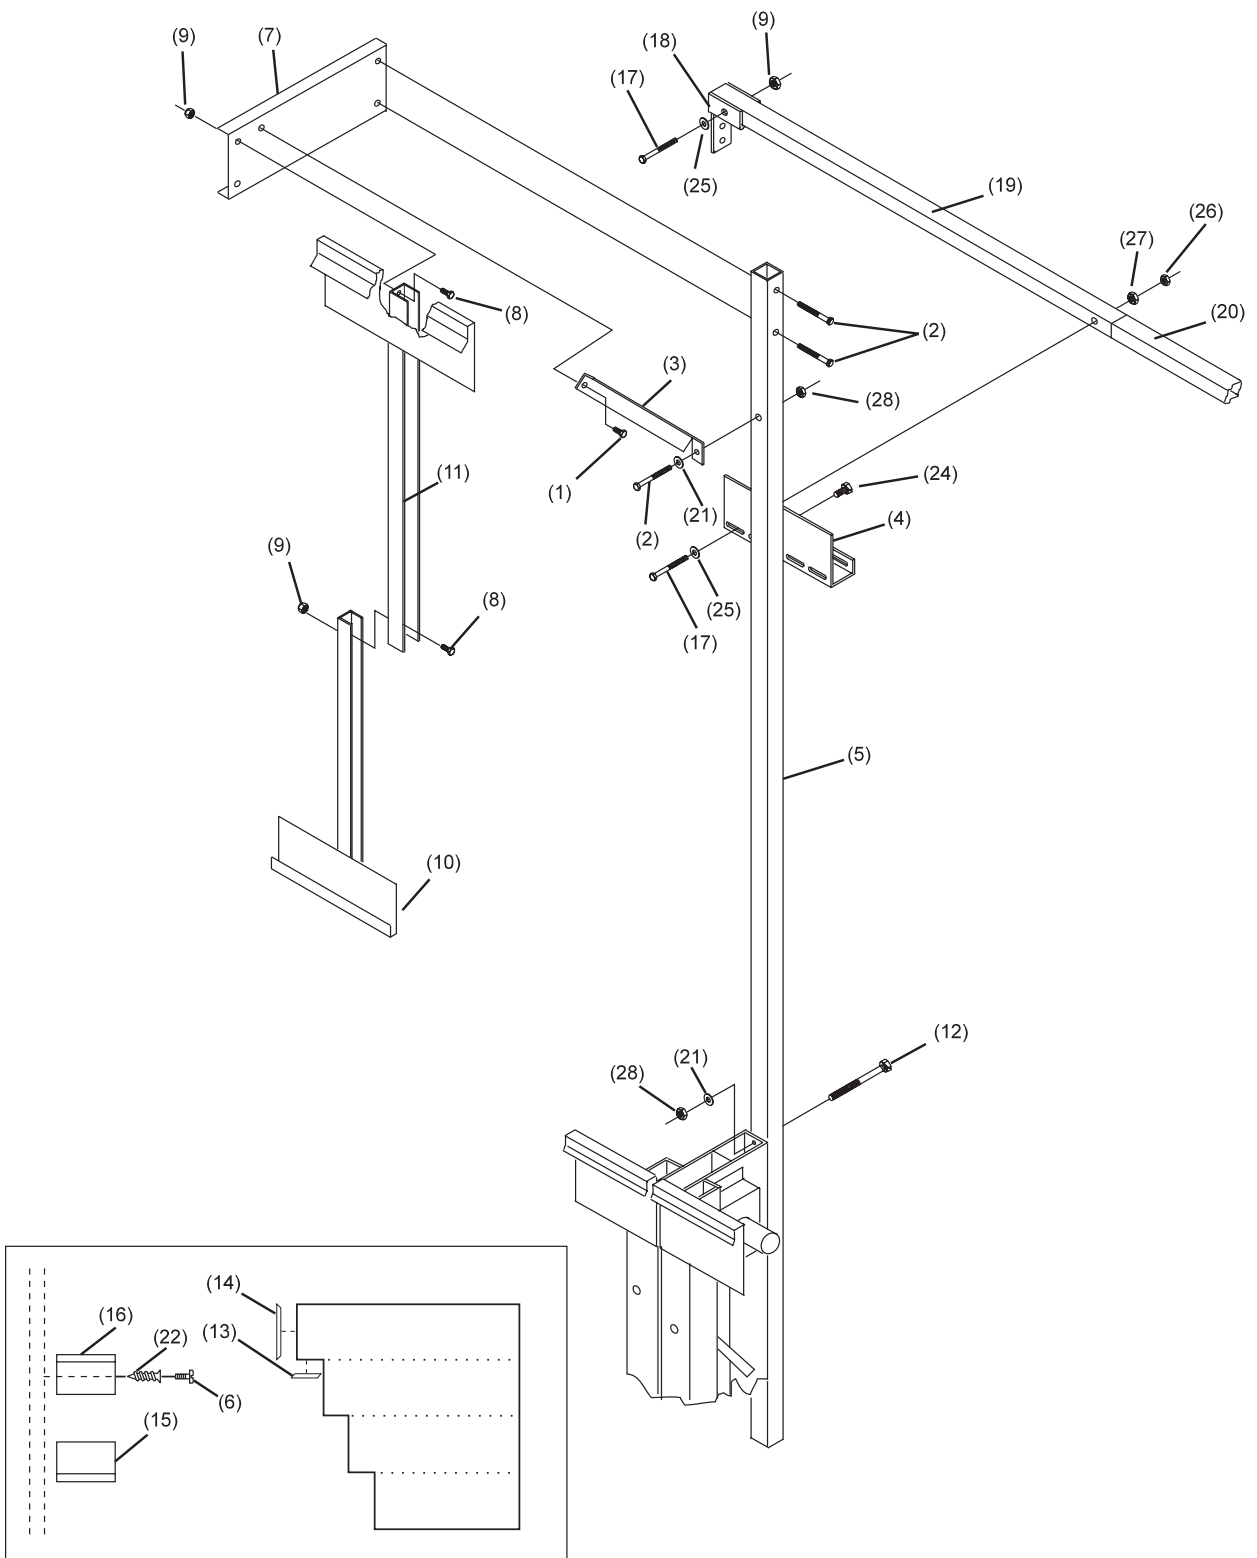

Index

No.	Part No.	Description
1.	11-001342-001	Hex. Hd. Cap Screw (3/8-16 x 3/4")
2.	11-001353-001	Hex. Hd. Cap Screw (3/8-16 x 2-1/4")
3.	53-300030-000	Corner Brace
4.	53-300093-000	Cross Brace Support
5.	53-300255-000	Vertical Extension
6.	11-082564-000	Pan Hd. C.R. Tapping Screw (#10 x 1")
7.	53-300256-000	Horizontal Extension
8.	11-001178-001	Hex. Hd. Cap Screw (1/4-20 x 1/2")
9.	11-170007-001	Locknut (1/4-20)
10.	53-300260-000	Lower Arm Weldment Assembly
11.	53-300259-000	Upper Arm Weldment Assembly
12.	11-001397-001	Hex Hd. Cap Screws (3/8-16 x 5")
13.	**53-300277-000	Graphic U-Channel - Short
14.	**53-300278-000	Graphic U-Channel - Long
15.	**53-300271-000	Sidewall Bracket - Lower Left
	**53-300273-000	Sidewall Bracket - Lower Right
16.	**53-300272-000	Sidewall Bracket - Upper Left
	**53-300274-000	Sidewall Bracket - Upper Right
17.	**11-001193-001	Hex. Hd. Cap Screw (1/4-20 x 2-1/4")
18.	53-300099-000	Cross Brace End Bracket
19.	53-300104-000	Cross Brace Extension
20.	53-300078-000	Cross Brace
21.	11-191014-001	Flatwasher (3/8")
22.	11-112060-000	E-Z Wall Anchor
23.	*11-900075-000	Black Vinyl Tape (9/16" x 2-1/2" LG.)
24.	11-010907-001	Self-Tapping Screw (#14 x 3/4")
25.	11-190010-001	Flatwasher (1/4")
26.	11-125007-001	Hex. Nut 1/4-20
27.	11-195014-001	Lockwasher (1/4")
28.	11-125104-001	Locknut (3/8-16)

* Not Illustrated.

** Use 53-861042-000 Graphic Support Side wall (includes item numbers 13, 14, 15, 16,17, plus hardware)

Frameworkx Masking Unit - One Panel Upper

SIDE WALL CONFIGURATION

Frameworkx Masking Unit - One Panel Upper