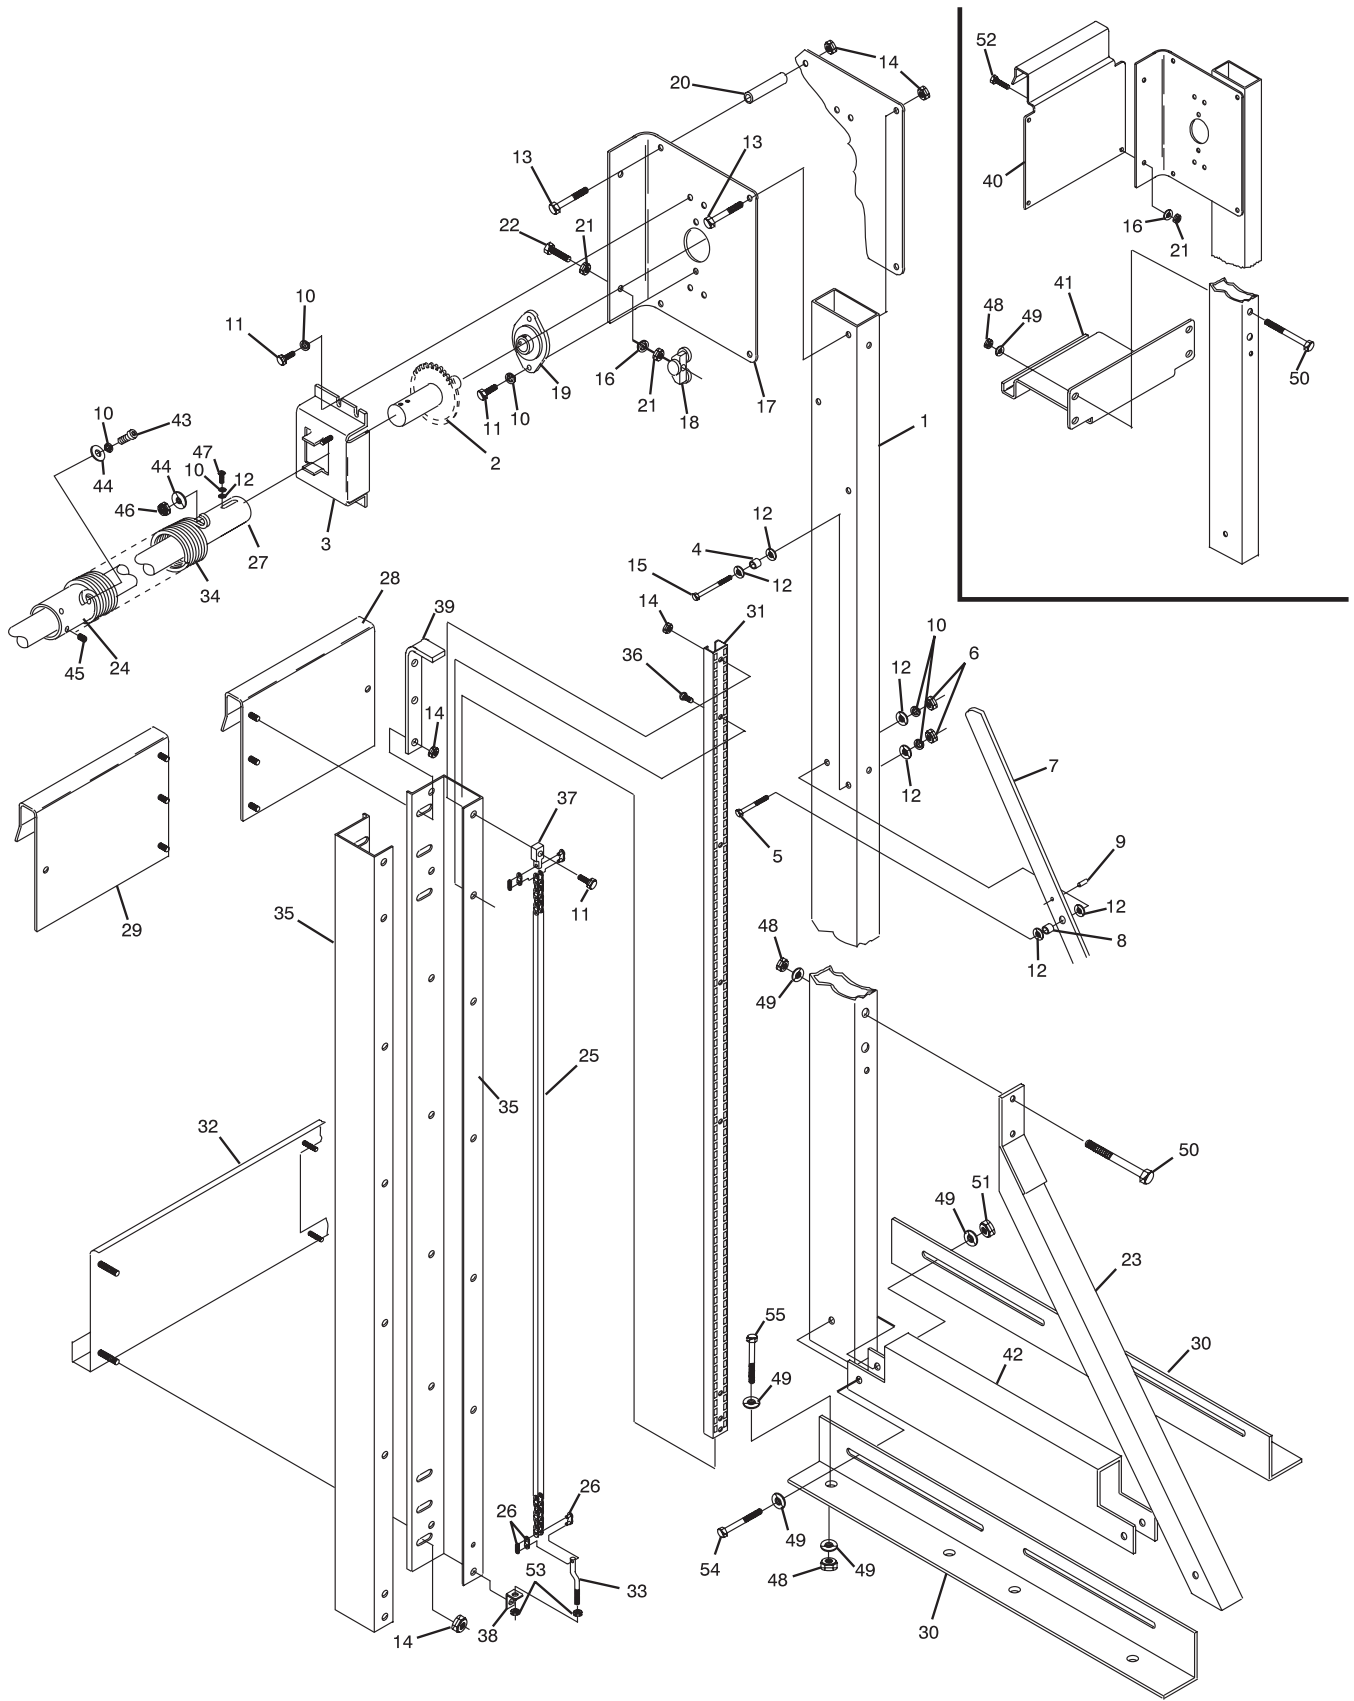

Index No.	Part No.	Description
1.	53-300010-000	Upright
2.	N.A.	Shaft & Sprocket Assembly
3.	N.A.	Spring Anchor
4.	53-300076-000	Latch Spacer
5.	11-001193-001	Hex. Hd. Cap Screw (1/4-20 x 2-1/4")
6.	11-125007-001	Hex Nut (1/4-20)
7.	53-300074-000	Latch
8.	53-300075-000	Latch Spacer
9.	11-345306-000	Roll Pin
10.	11-195014-001	Lock Washer
11.	11-001182-001	Hex. Hd. Screw (1/4-20 x 3/4")
12.	11-190010-000	Flat Washer
13.	11-001192-001	Hex. Hd. Cap Screw (1/4-20 x 2")
14.	11-176000-001	Keeps Nut (1/4-20)
15.	11-001194-001	Hex. Hd. Cap Screw (1/4-20 x 2-1/2")
16.	11-195012-001	Lock Washer
17.	53-300187-000	Roller Plate
18.	N.A.	Roller
19.	53-300063-000	Flange Bearing
20.	53-300069-000	Roller Plate Spacer
21.	11-125006-001	Hex Nut (#12-24)
22.	11-010122-001	Hex Hd. Cap Screw (#12-24 x 1-1/2")
23.	53-300013-000	Angle Support Brace
24.	53-300032-000	Spring Collar
25.	53-300038-000	Chain
26.	N.A.	Connecting Link Assembly
27.	53-300046-000	Shaft
	53-300110-000	Shaft Single Lane
28.	53-300071-000	Top Graphics Clamp R.H.
29.	53-300070-000	Top Graphics Clamp L.H.
30.	53-300066-000	Base Angle
31.	N.A.	Track
32.	53-300057-000	Lower Graphics Support (131.50")
	53-300109-000	Lower Graphics Support Single Lane (70.75")
33.	53-300055-000	Chain Adjusting Link
34.	53-300079-000	Torsion Spring
35.	53-300082-000	Graphics Brace
36.	N.A.	Hex Socket Button Hd. Screw (#8-32-18 x 1/8")
37.	53-300085-000	Upper Chain Anchor
38.	53-300086-000	Lower Chain Anchor
39.	53-300090-000	Stop
40.	53-300102-000	Filler Panel Upper Clamp
41.	53-300100-000	Filler Panel Lower Clamp
42.	53-300080-000	Filler
43.	11-005178-001	Socket Hd. Cap Screw (1/4-20 x 1/2")
44.	11-191011-000	Flat Washer
45.	11-101160-000	Socket Hd. Set Screw (1/4-20 x 1/4")
46.	11-170007-001	Lock Nut (1/4-20)
47.	11-006178-000	Hex Socket Button Hd. Cap Screw (1/4-20 x 1/4")
48.	11-170011-001	Lock Nut (3/8-16)
49.	11-191014-001	Flat Washer (3/8)
50.	11-001359-001	Hex Hd. Cap Screw (3/8-16 x 3-3/4")
51.	11-170110-001	Thin Lock Nut (3/8-16)
52.	11-010177-000	Slotted Hex Hd. Machine Screw (#12-24 x 3/4")
53.	11-125200-001	Jam Nut (1/4-20)
54.	11-001354-000	Hex Hd. Cap Screw (3/8-16 x 2-1/2")
55.	11-001355-001	Hex Hd. Cap Screw (3/8-16 x 2-3/4")

Framework Lower Masking Unit

Framework Lower Masking Unit