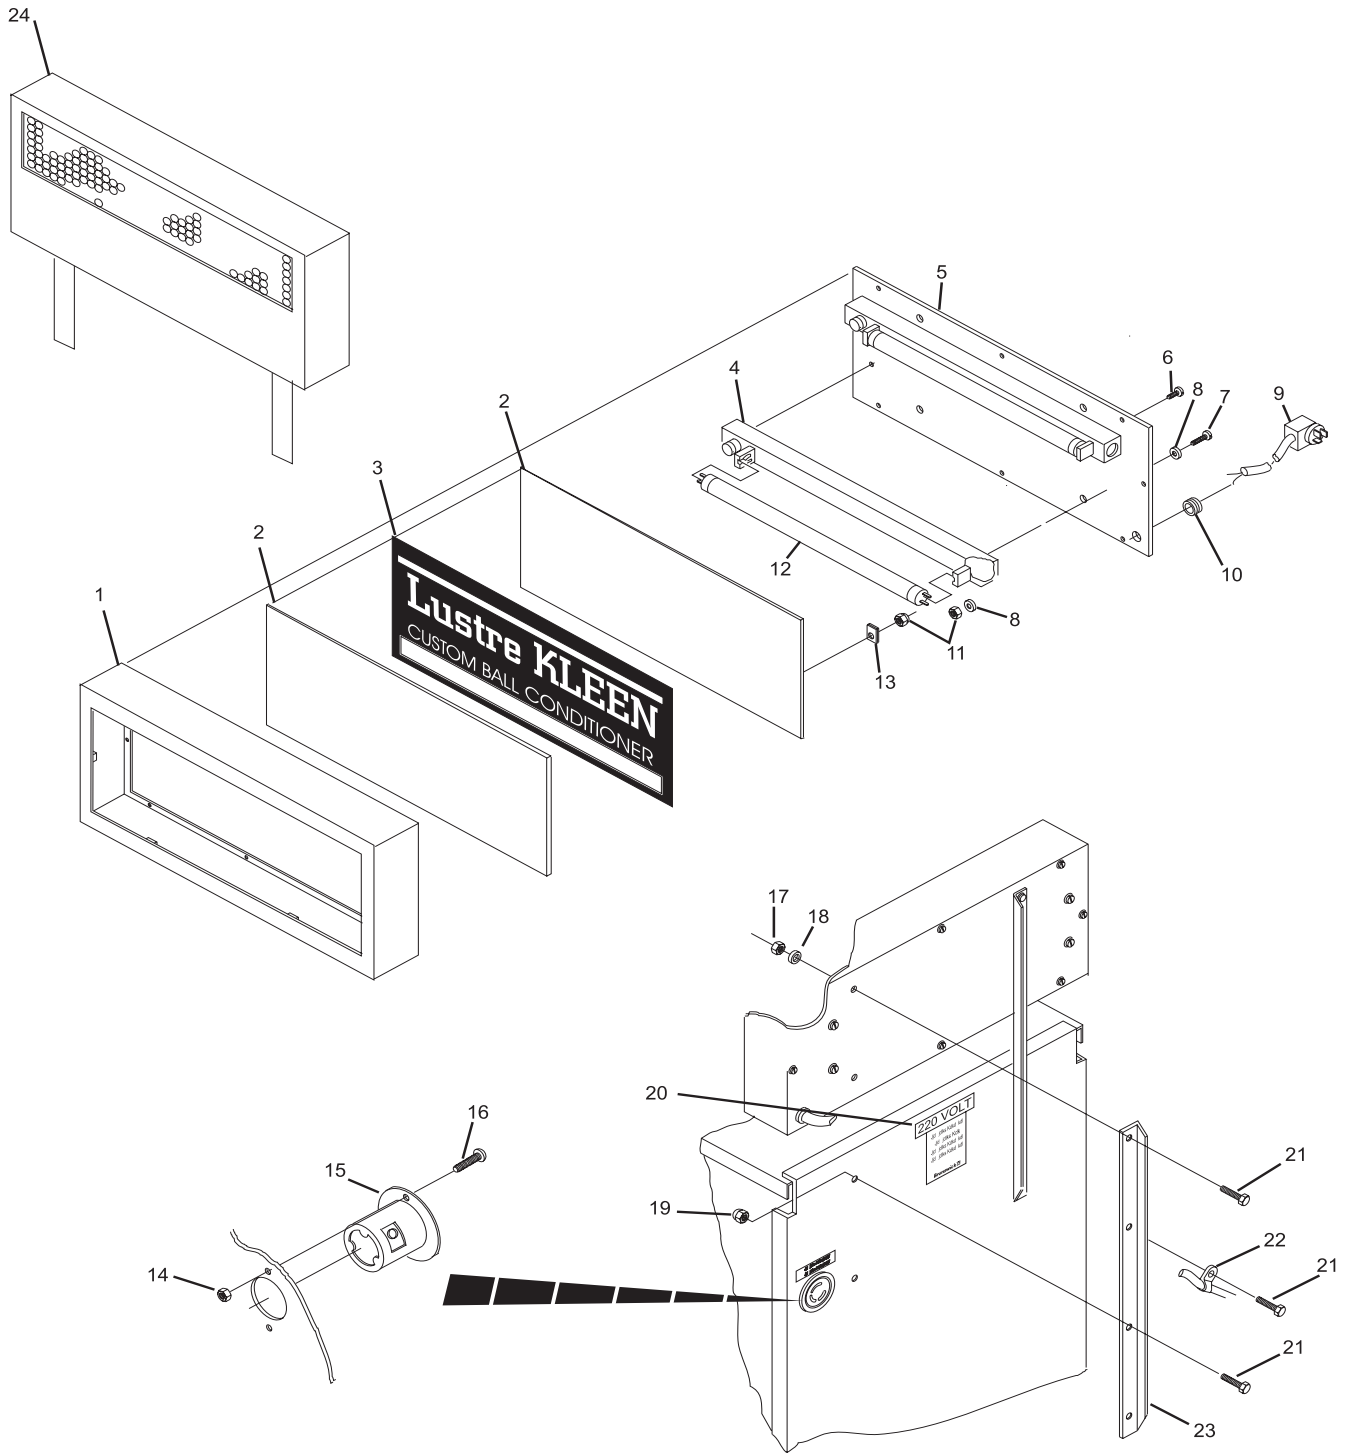

## **Lustre Kleen Ball Conditioner Cabinet & Frame Assembly**

**Lustre Kleen Ball Conditioner  
Cabinet & Frame Assembly**

<b>Index No.</b>	<b>Part No.</b>	<b>Description</b>
1.	61-100148-000	Sign Frame
2.	61-100096-000	Plexiglass Window
3.	61-100113-000	Photo-Lustre Kleen
4.	N.A.	Strain Relief
5.	61-100092-001	Plate Backing
6.	N.A.	Pan Hd. Screw (#8 x 3/8")
7.	11-013096-001	Pan Hd. Screw (#10-32 x 3/8")
8.	11-198003-001	External Tooth Washer (#10)
9.	11-678614-000	Twist-Lock Angle Plug
10.	11-611016-000	Grommet
11.	11-125005-001	Hex Nut (#10-32)
12.	61-100200-000	Lamp
13.	61-100094-000	Photo Locking Tab
14.	11-170002-001	Locknut (#6-32)
15.	N.A.	Flanged Twist-Lock Receptacle
16.	11-107024-001	Rd. Hd. Machine Screw (#6 x 3/8")
17.	11-125007-001	Hex Nut (1/4-20)
18.	11-190010-001	Flat Washer (1/4)
19.	11-170007-001	Self Locking Nut (1/4-20)
20.	61-100129-000	Decal
21.	11-001180-001	Hex Hd. Screw (1/4-20 x 5/8")
22.	11-604105-000	Wire Clamp
23.	61-100093-000	Sign Post
24.	14-860171-000	LED Moving Sign - Complete

N.A. = No Longer Available

**Lustre Kleen Ball Conditioner  
Illuminated Sign Assembly**

**Lustr Kleen Ball Conditioner  
Illuminated Sign Assembly**

<b>Index No.</b>	<b>Part No.</b>	<b>Description</b>
1.	61-100197-000	LED Display Assembly
2.	61-100212-000	Start Button Assembly
3.	61-100199-000	LED Lights Assembly
4.	11-006118-001	Button Hd. Hex Socket Screw (#10-32 x 1/2")
5.	61-100182-000	Coin Mechanism Assembly
6.	11-170006-001	Locknut (#10-32)
7.	61-100151-000	Outer Holder Assembly
8.	61-100220-000	Rubber Bumper
9.	11-013092-001	Machine Screw (#10-32 x 1/4")
10.	61-100152-000	Coin Box
11.	N.A.	Coin Box Lock
12.	61-100195-000	Connector
13.	11-615054-000	Micro Switch
14.	11-107007-001	Rd. Hd. Screw (#4-40 x 5/8")