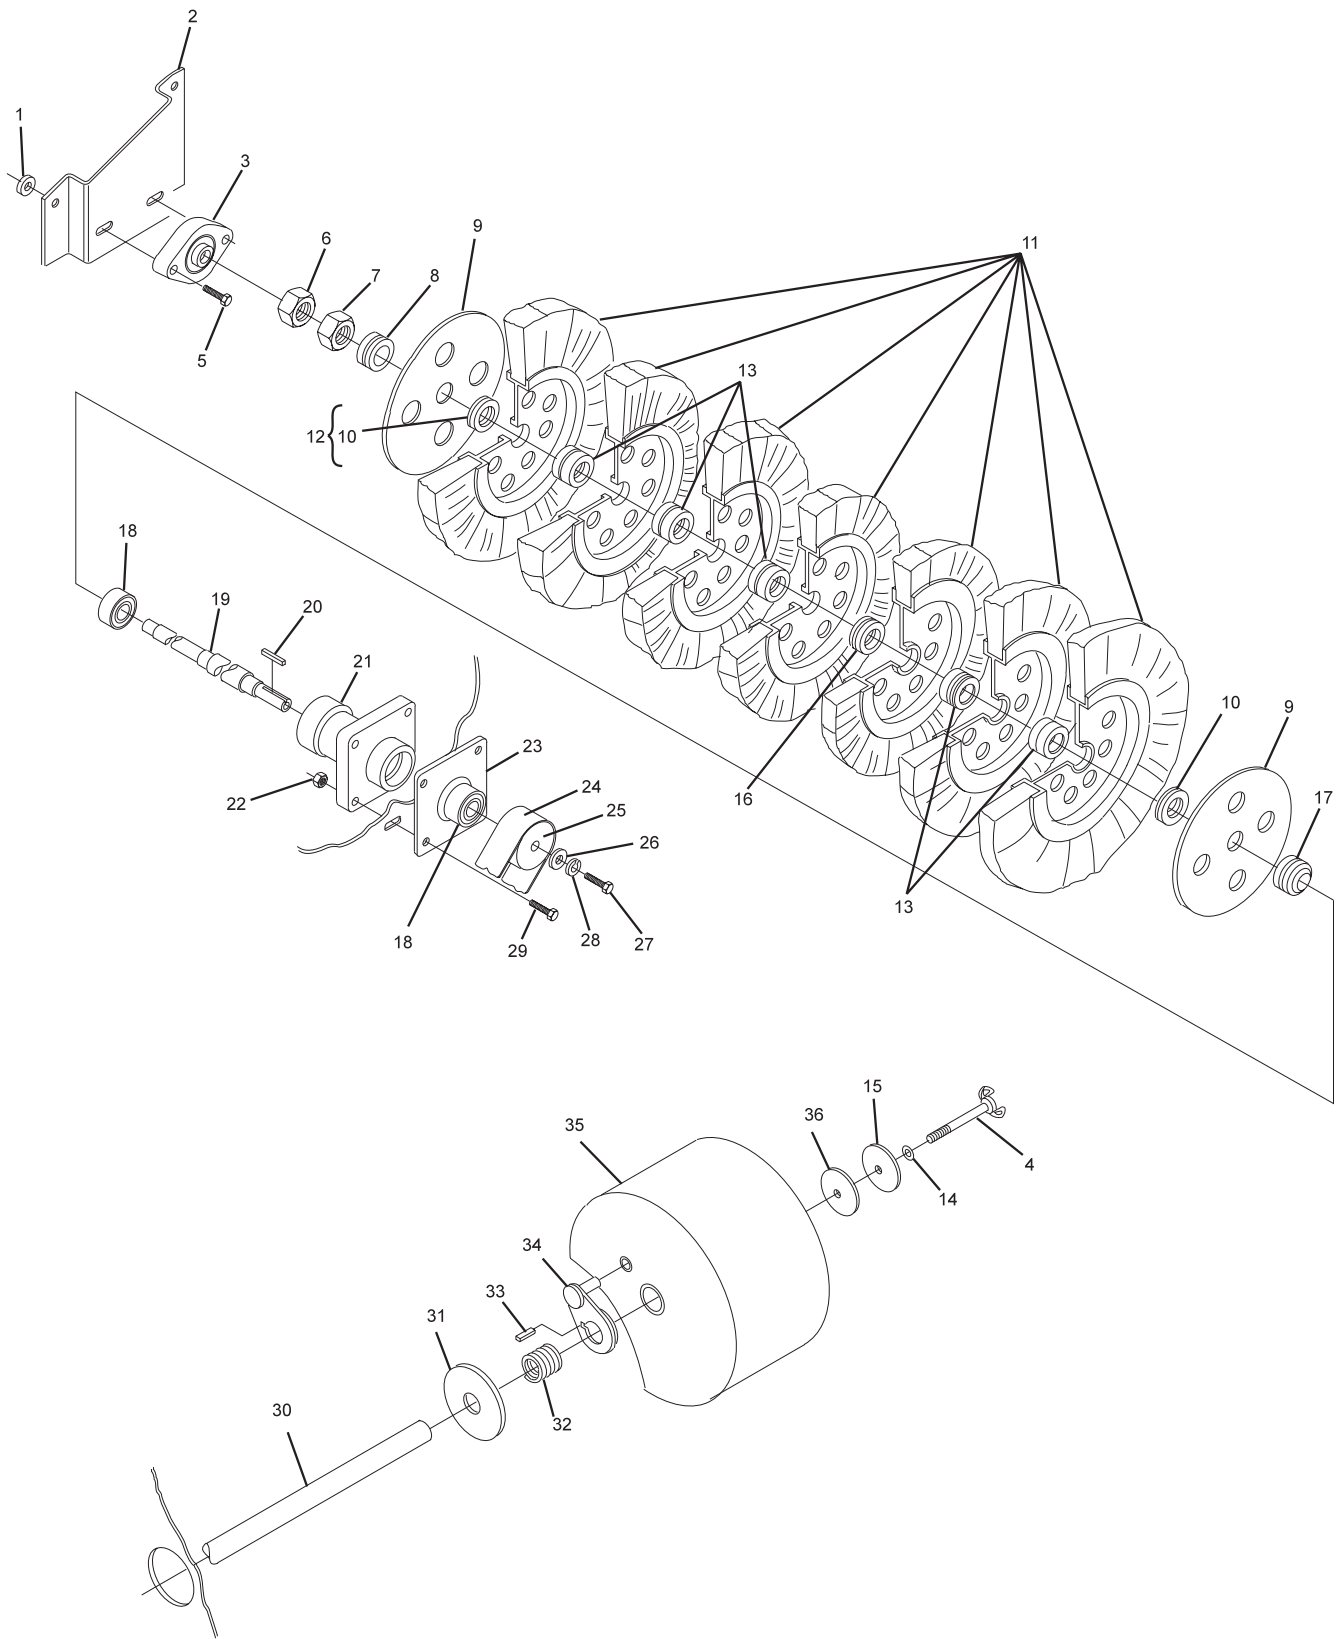

Index No.	Part No.	Description
1.	11-131503-001	Hex Flanged Nut (5/16-18)
2.	61-100124-000	Buffer Bearing Bracket
3.	61-100123-000	Buffer Shaft Bearing (Altered)
4.	14-400288-000	Thumb Screw Assembly
5.	11-001265-001	Hex Hd. Screw (5/16-18 x 1-1/8")
6.	11-125262-001	Hex Nut (5/8-11)
7.	11-126113-001	Hex Nut (5/8-11)
8.	14-400308-003	Spacer
9.	14-400276-000	Plate
10.	14-400310-000	Spacer
11.	14-860021-000	Buffing Wheel Brush Assembly
12.	14-860131-000	Spacers (Complete Set)
13.	14-400307-000	Spacer
14.	11-198003-001	Star Washer (#10)
15.	11-190537-001	Flat Washer (7/32)
16.	14-400308-002	Spacer
17.	14-400309-000	Spacer
18.	11-430028-000	Bearing
19.	61-100102-000	Shaft
20.	12-100187-014	Key
21.	14-400027-000	Bearing Housing
22.	11-170009-001	Self Locking Nut (5/16-18)
23.	14-400030-000	Support Plate
24.	10-635117-000	Belt - Flat
	14-600032-000	V-Belt
25.	14-400039-000	Buffing Pulley - Flat
	N.A.	V-Belt Pulley - 2.8" O.D.
26.	11-190530-001	Flat Washer (9/32)
27.	11-001182-001	Hex Hd. Screw (1/4-20 x 3/4")
28.	11-195014-001	Lockwasher (1/4)
29.	11-001264-001	Hex Hd. Screw (5/16-18 x 1")
30.	61-100075-000	Compound Shaft
31.	10-191552-000	Flat Washer (49/64)
32.	14-400200-000	Spring
33.	11-354003-001	Key (1/4 x 3/4)
34.	14-400220-000	Compound Drive
35.	14-800003-000	Buffing Compound - package of 2 (standard)
	14-800005-000	Buffing Compound - package of 2 (highly reactive)
	14-800007-000	Lustre Sheen Compound - package of 2
36.	14-400219-003	Rubber Washer

**Lustre Kleen Ball Conditioner
Buffing Wheel & Buffing Compound Assemblies**

**Lustré Kleen Ball Conditioner
Buffing Wheel & Buffing Compound Assemblies**