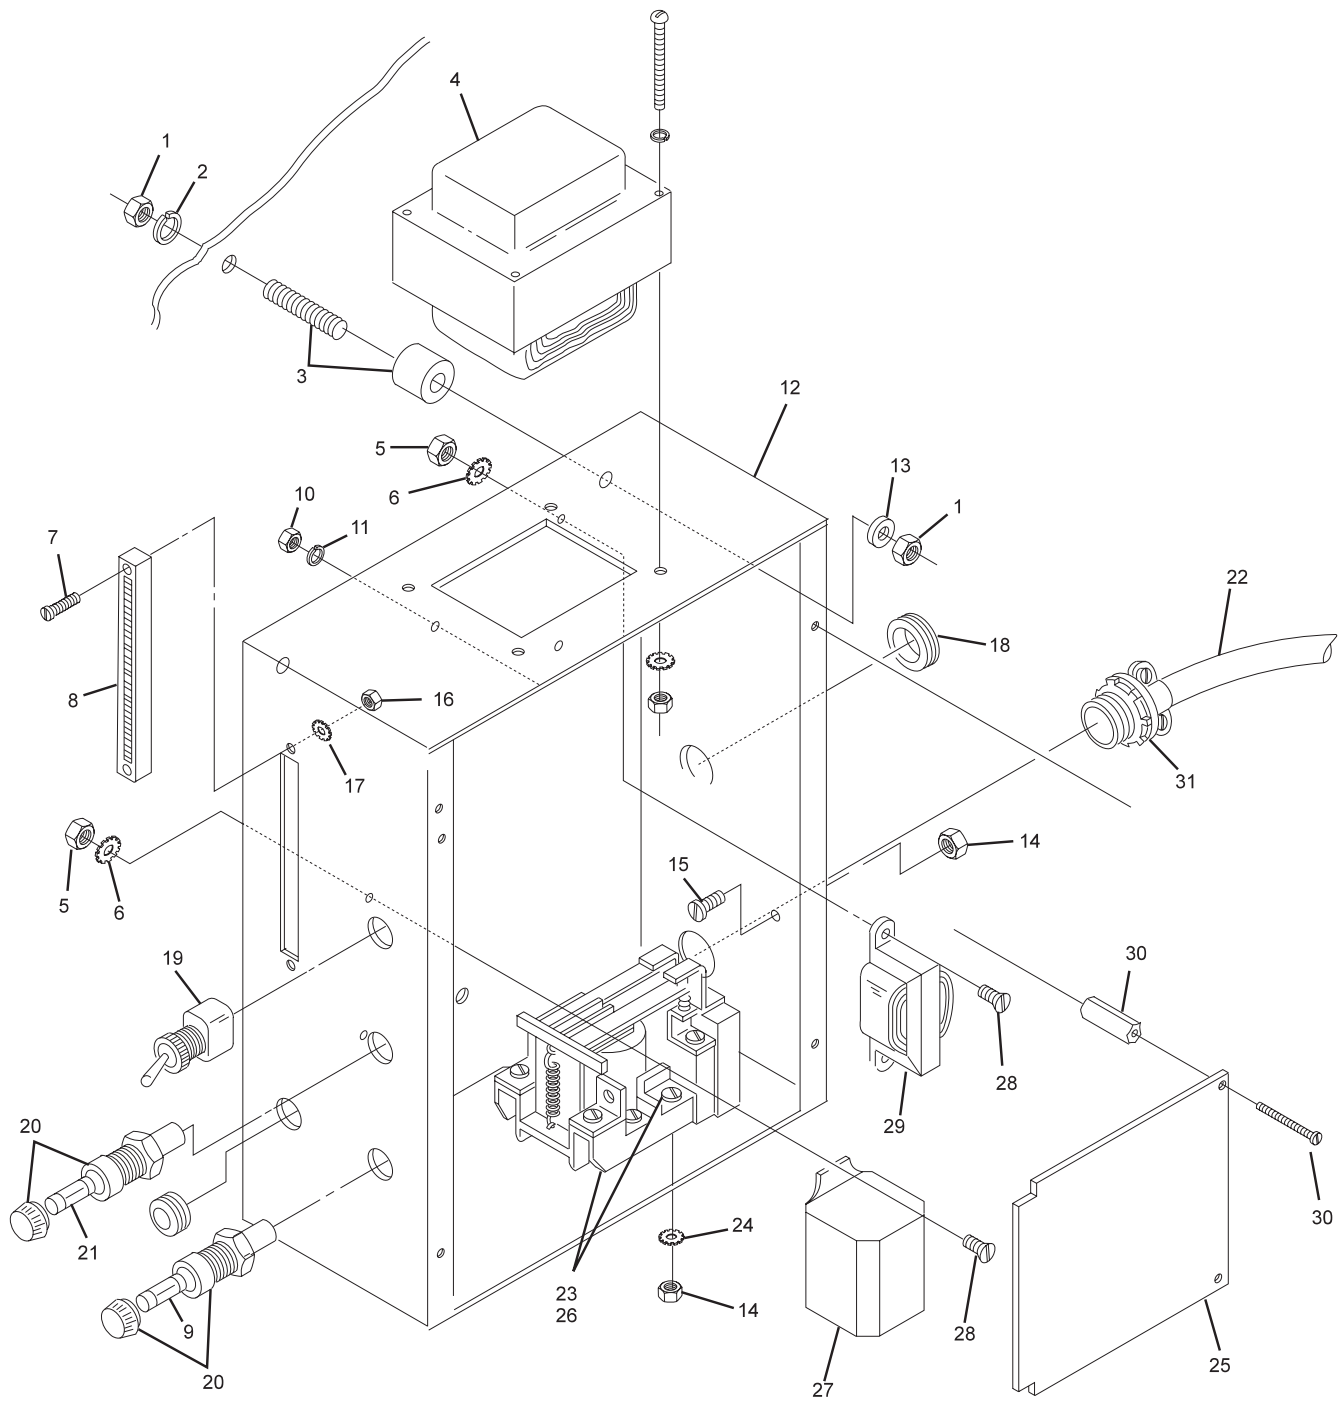

Index No.	Part No.	Description
1.	11-125007-001	Hex Nut (1/4-20)
2.	11-199005-004	Lockwasher (1/4)
3.	N.A.	Vibration Mount
4.	14-400446-000	Transformer Assembly
5.	11-125003-001	Hex Nut (#8-32)
6.	11-198002-001	Star Washer (#8)
7.	11-107010-001	Rd. Hd. Screw (#4-40 x 1")
8.	61-100188-000	Edge Connector
9.	11-684015-000	Slow Blow Fuse (15 Amp)
10.	11-125001-001	Hex Nut (#6-32)
11.	11-198001-001	Lockwasher (#6)
12.	N.A.	Electrical Box
13.	11-191010-001	Flat Washer (1/4)
14.	11-125005-001	Hex Nut (#10-32)
15.	11-013096-001	Pan Hd. Screw (#8-32 x 3/8")
16.	11-125000-001	Hex Nut (#4-40)
17.	11-198000-001	Star Washer (#4)
18.	61-100215-000	Grommet (1/2")
19.	11-615512-000	Switch
20.	N.A.	Fuse Holder with Cap
21.	12-750225-000	Slow Blow Fuse (1 Amp)
22.	N.A.	Power Cord
23.	61-100184-000	Relay
24.	11-198003-001	Star Washer (#10)
25.	14-860187-000	Programmable Printed Circuit Board Assembly
	N.A.	Circuit Board Assembly (.50, .75 & 1.00)
	N.A.s	Circuit Board Assembly (.50, 1.00 & 1.50)
26.	11-013098-001	Pan Hd. Screw (#10-32 x 5/8")
27.	61-100185-000	Relay (UADC12)
28.	11-013060-001	Pan Hd. Screw (#8-32 x 1/2")
29.	61-100183-000	Transformer
30.	61-100222-000	Spacer
31.	N.A.	Strain Relief
32.	N.A.	Cover Plate
33.	N.A.	Sheet Metal Screw (#8 x 1/2")
34.	11-028024-001	Flat Hd. Screw (#6-32 x 3/8")

**Lustre Kleen Ball Conditioner
Electrical Control Box Assembly**

**Lustré Kleen Ball Conditioner
Electrical Control Box Assembly**